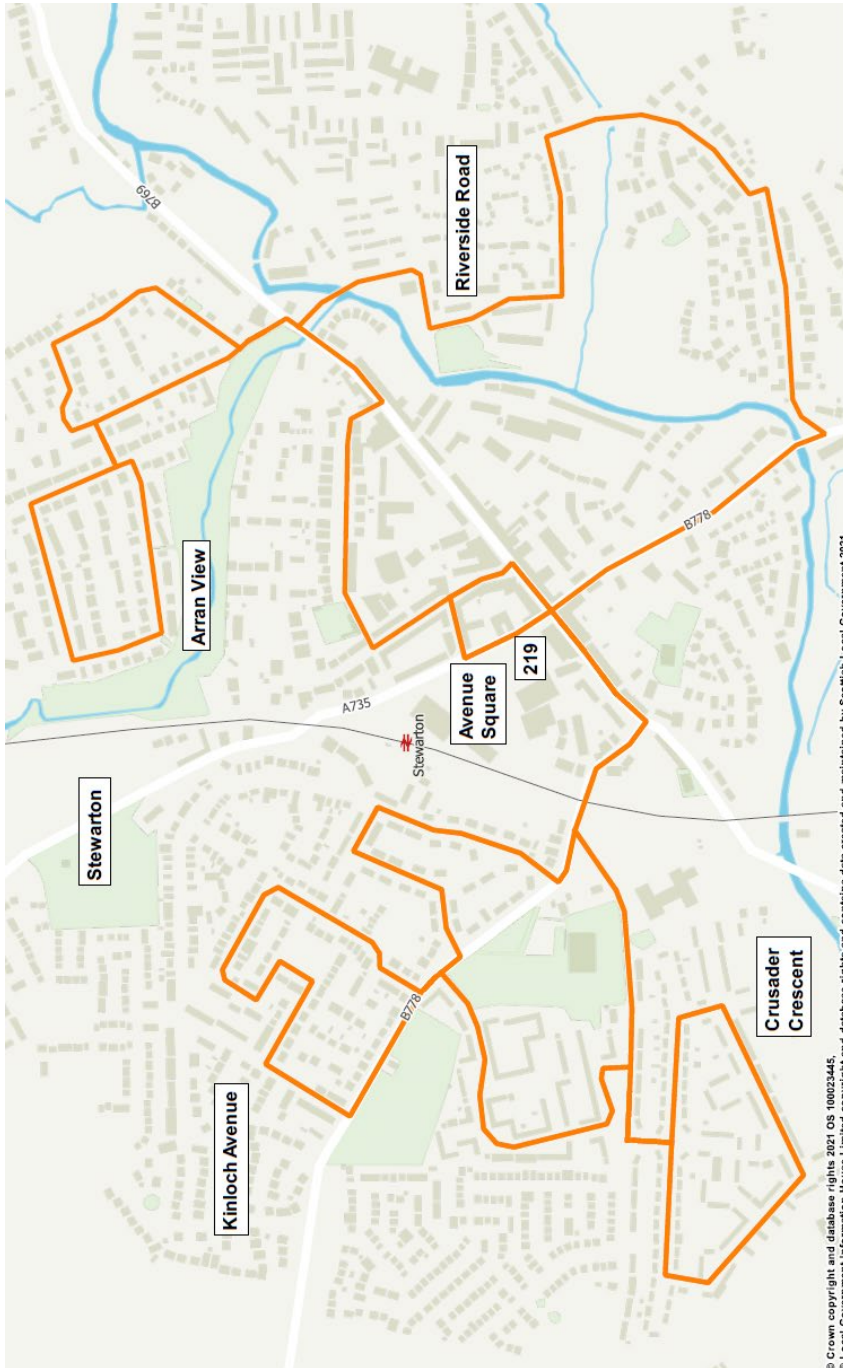

Whilst every effort will be made to adhere to the scheduled times, the Partnership disclaims any liability in respect of loss or inconvenience arising from any failure to operate journeys as published, changes in timings or printing errors.

Bus Timetable
From 16 July 2023

219

For more information visit spt.co.uk or alternatively, for all public transport enquiries, call:

Stewarton Local

If you have any comments or suggestions about the service(s) provided please contact:

This service is operated by Shuttle Buses on behalf of SPT.

SPT
Bus Operations
131 St. Vincent St
Glasgow G2 5JF
t 0345 271 2405
0141 333 3690
e bus@spt.co.uk

Shuttle Buses Ltd
Caledonia House
Longford Avenue
Kilwinning
KA13 6EX
t 01294 550757