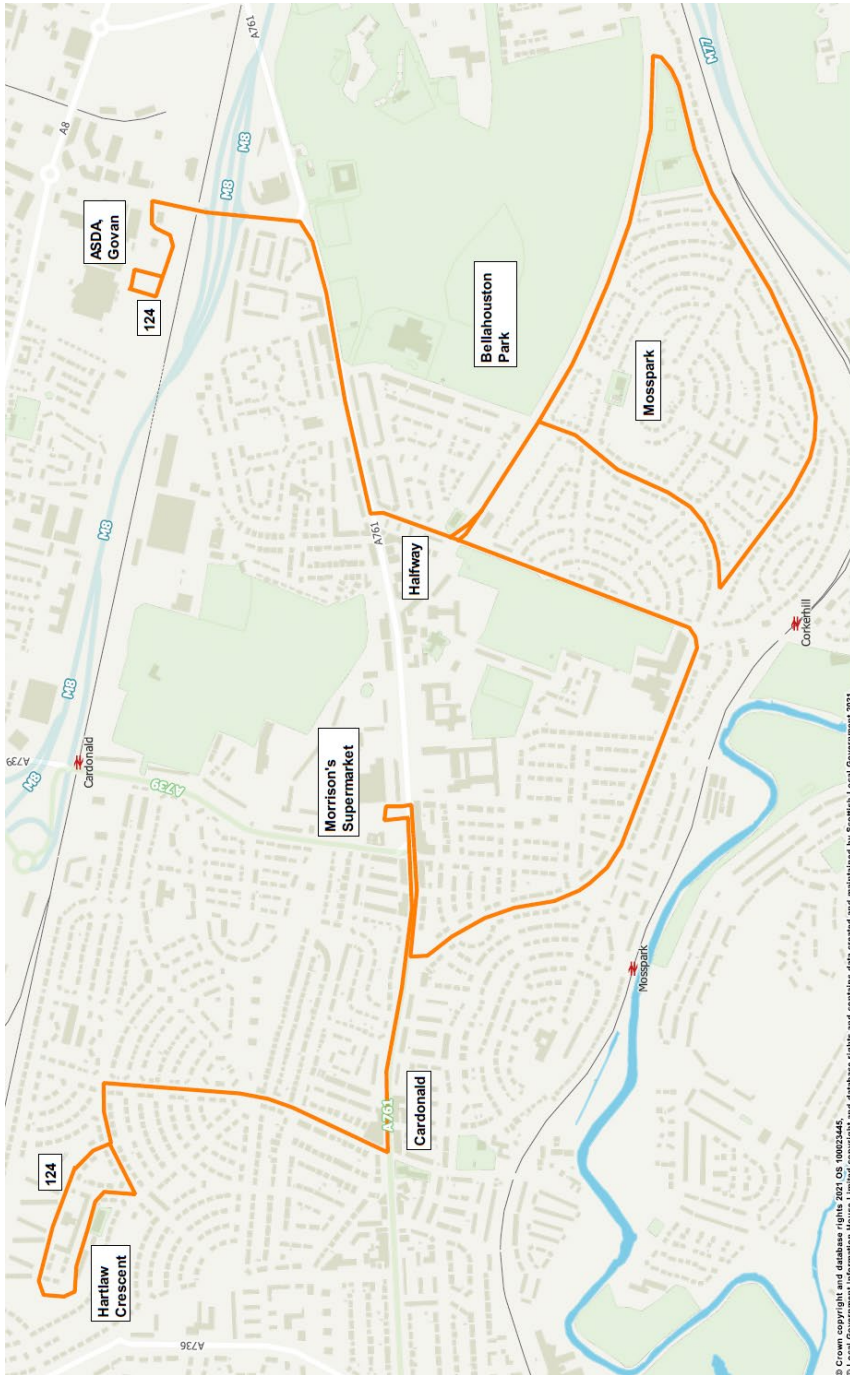

Whilst every effort will be made to adhere to the scheduled times, the Partnership disclaims any liability in respect of loss or inconvenience arising from any failure to operate journeys as published, changes in timings or printing errors.

Bus Timetable
From 1 January 2023

124

**Govan
Mosspark
Cardonald**

For more information visit spt.co.uk or alternatively, for all public transport enquiries, call:

If you have any comments or suggestions about the service(s) provided please contact:

This service is operated by McGill's Bus Service on behalf of SPT

SPT
Bus Operations
131 St. Vincent St
Glasgow
G2 5JF

McGill's Bus Service Ltd
99 Earnhill Road
Larkfield Industrial Est.
Greenock
PA16 0EQ

t 0345 271 2405
0141 333 3690
e bus@spt.co.uk

t 0333 0166 162