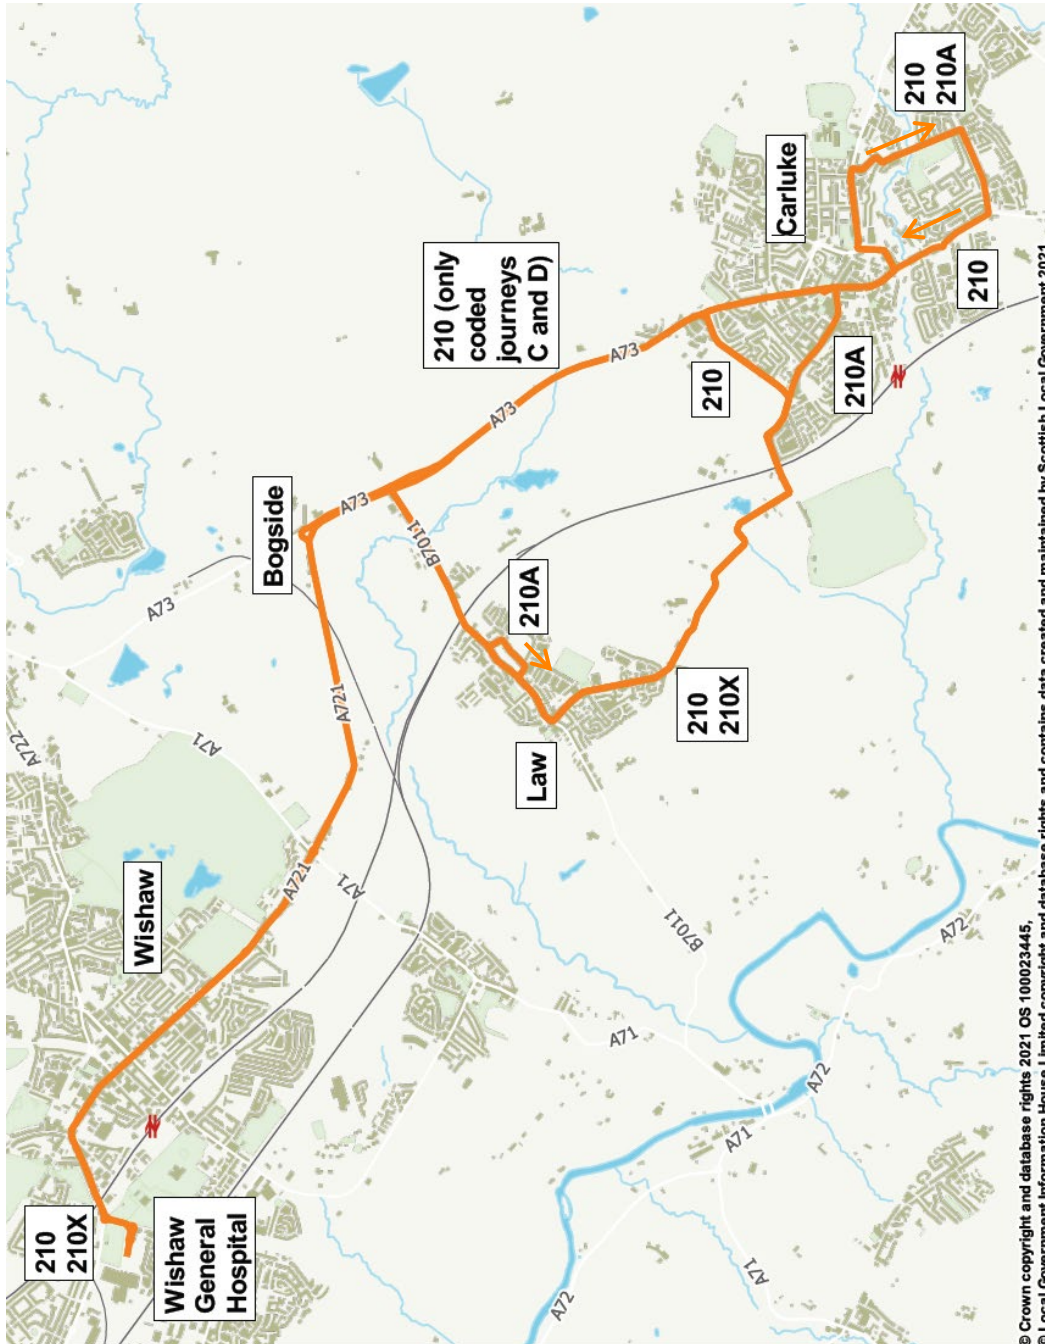

Bus Timetable
From 12 January 2025

210

Wishaw General
Hospital
Law
Carluke

Whilst every effort will be made to adhere to the scheduled times, the Partnership disclaims any liability in respect of loss or inconvenience arising from any failure to operate journeys as published, changes in timings or printing errors.

For more information visit spt.co.uk or alternatively, for all public transport enquiries, call:

© Crown copyright and database rights 2021 OS 100023445, © Local Government Information House Limited copyright and database rights and contains data created and maintained by Scottish Local Government 2021.

If you have any comments or suggestions about the service(s) provided please contact:

SPT
Bus Operations
131 St. Vincent St
Glasgow
G2 5JF

t 0345 271 2405
0141 333 3690
e bus@spt.co.uk

This service is operated by JMB Travel on behalf of SPT

JMB Travel Ltd
101 Main Street
Newmains
Wishaw
ML2 9BG

t 01698 386030