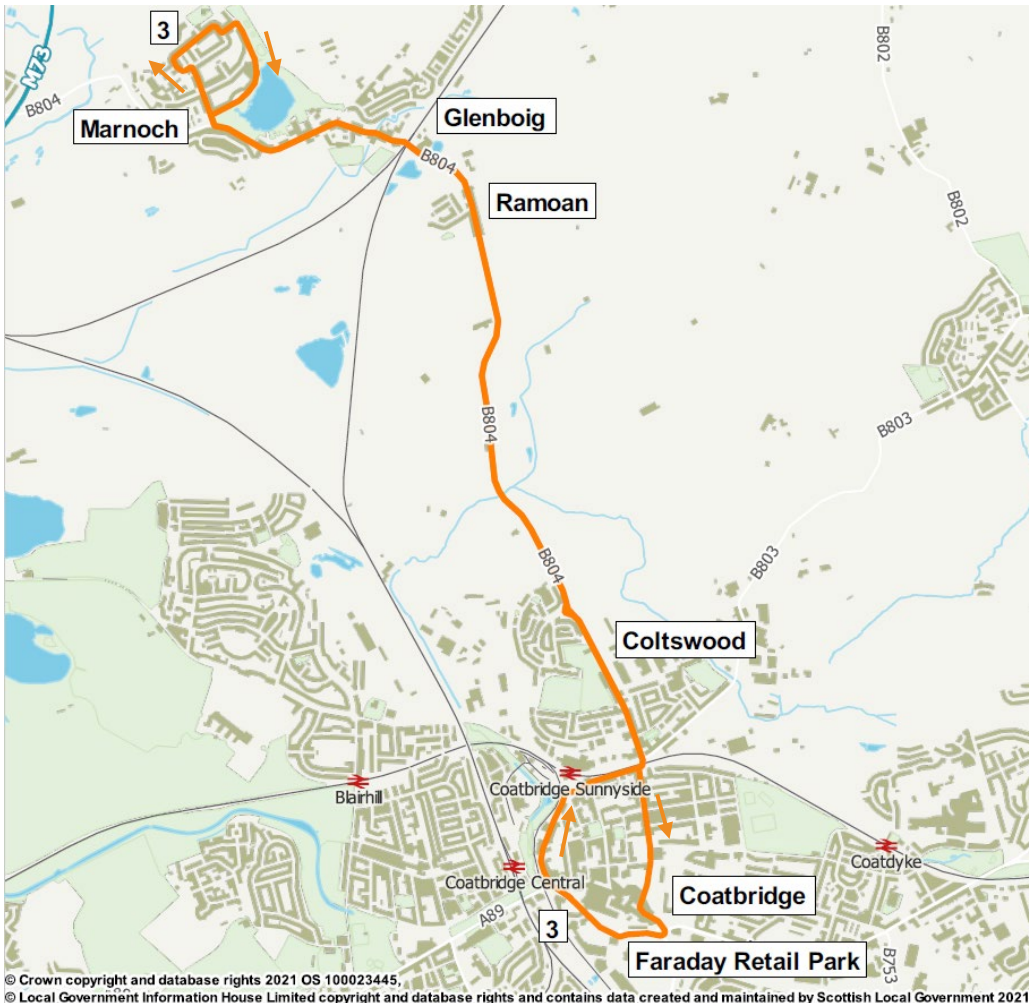

Bus Timetable
From 16 July 2023

3

**Marnoch
Glenboig
Coatbridge**

For more information visit spt.co.uk or alternatively, for all public transport enquiries, call:

© Crown copyright and database rights 2021 OS 100023445.
© Local Government Information House Limited copyright and database rights and contains data created and maintained by Scottish Local Government 2021.

Return from **South Circular Road, Coatbridge** via Sunnyside Road, Coltswood Road, Gartliston Road, Coatbridge Road, Glenboig Main Street, Gainside Road, The Oval, East Gate Road to **Marnoch Drive, Glenboig**.