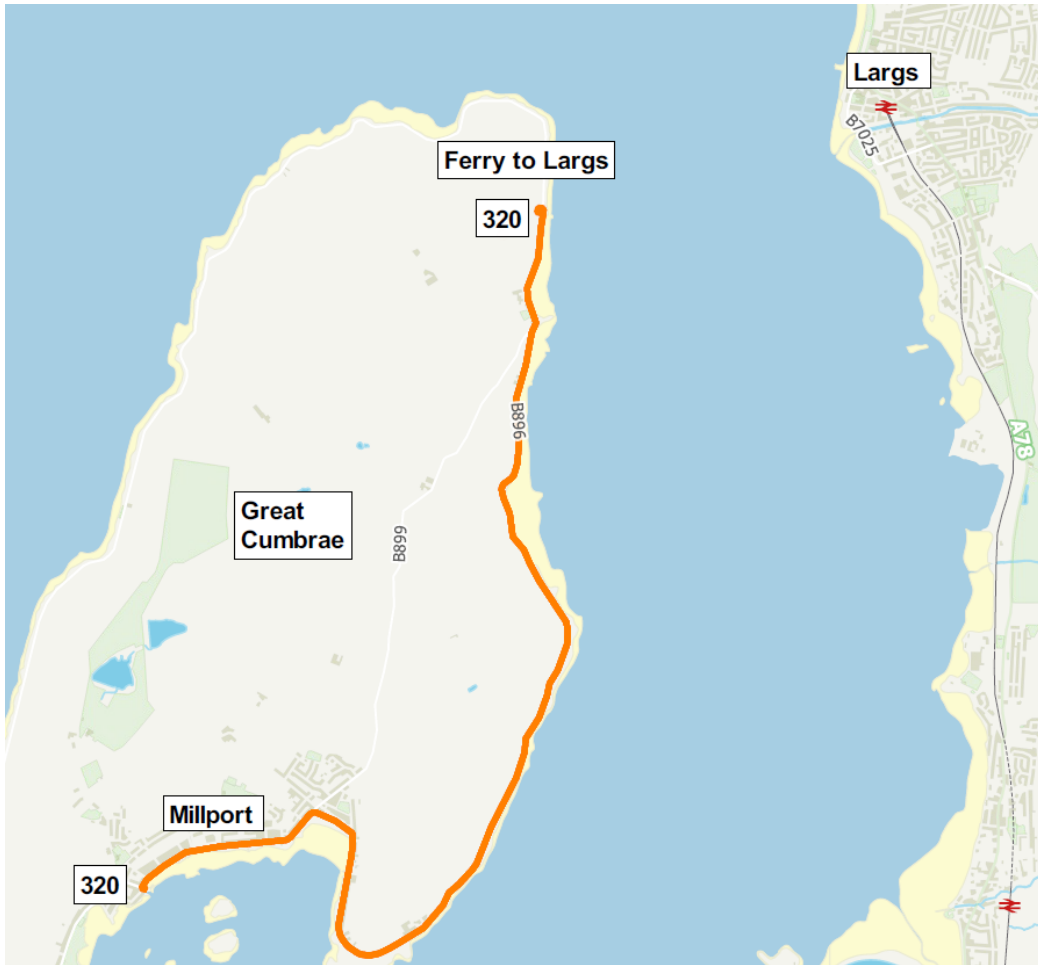

Bus Timetable
From 24 October 2018

320

Millport Pier Cumbrae Slip

© Crown copyright and database rights 2021 OS 100023445,
© Local Government Information House Limited copyright and database rights and contains data created and maintained by Scottish Local Government 2021.

SPT
Bus Operations
131 St. Vincent St
Glasgow G2 5JF

Millport Motors Ltd
1 West Bay Road
Millport, Isle of
Cumbrae, KA28 0EZ

t 0345 271 2405
0141 333 3690
e bus@spt.co.uk

t 01475 530 555

Route Service 320: From **Millport Pier** via Stuart Street, Guilford Street, Glasgow Street, Kelburn Street, Kames Bay, Marine Parade, B896 to **Cumbrae Slip**.

Return from **Cumbrae Slip** via B896, Marine Parade, Kames Bay, Kelburn Street, Glasgow Street, Guildford Street, Stuart Street to **Millport Pier**.

Winter Timetable: Operates between 24 October 2018 - 28 March 2019 and on similar dates in subsequent years. (Subject to confirmation)

Cumbrae Slip	1925	1955	2025
Millport Pier	1935	2005	2035

Summer Timetable: Operates between 29 March 2019 - 19 October 2019 and on similar dates in subsequent years. (Subject to confirmation)

Friday Only