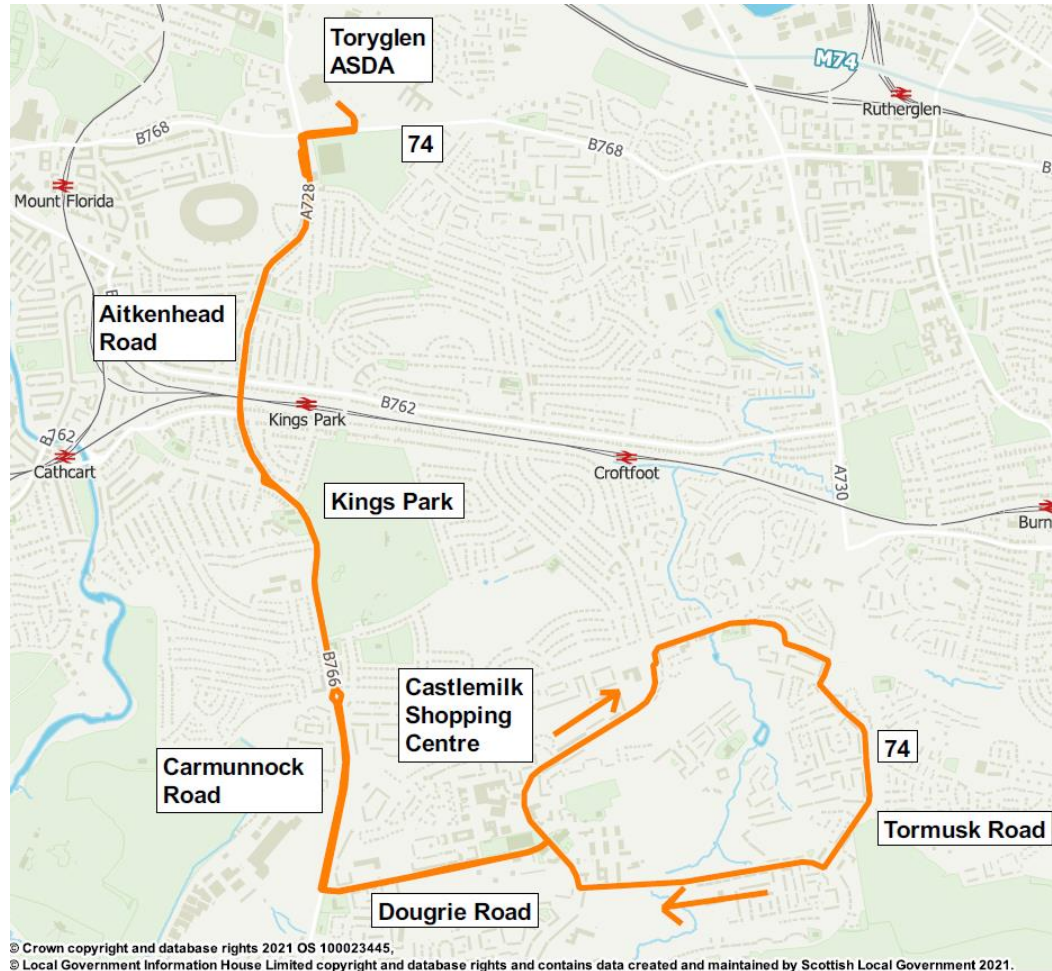

Whilst every effort will be made to adhere to the scheduled times, the Partnership disclaims any liability in respect of loss or inconvenience arising from any failure to operate journeys as published, changes in timings or printing errors.

Bus Timetable
From 14 July 2024

74

Toryglen Castlemilk

© Crown copyright and database rights 2021 OS 100023445.
© Local Government Information House Limited copyright and database rights and contains data created and maintained by Scottish Local Government 2021.

For more information visit spt.co.uk
Alternatively, for all public transport enquiries, call: