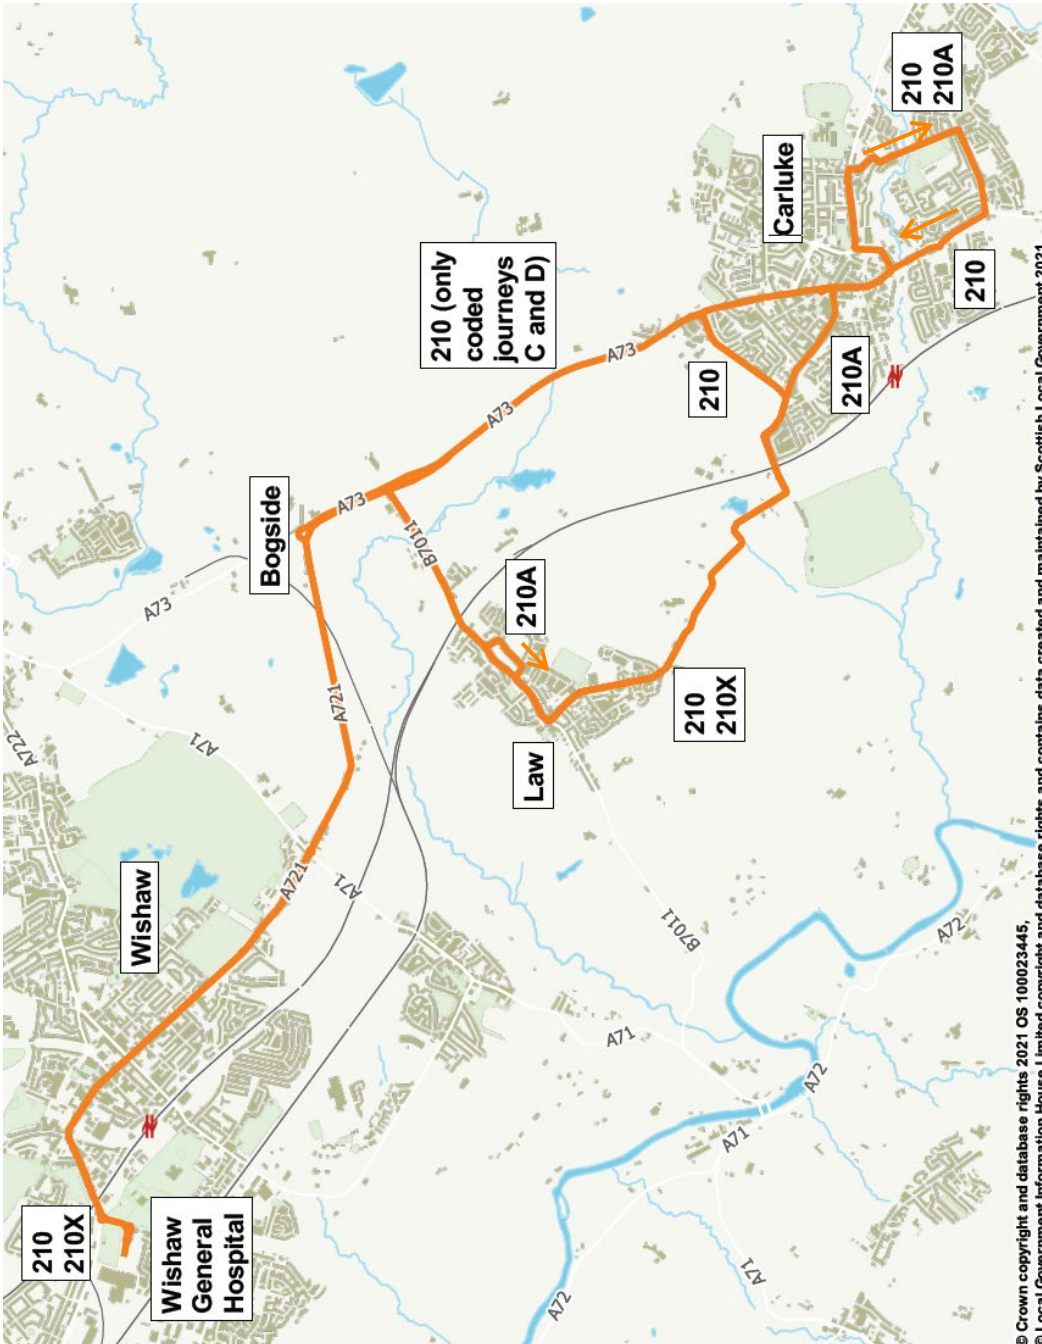

Bus Timetable
From 05 February 2023

210 210A 210X

Wishaw General Hospital Law Carlisle

Whilst every effort will be made to adhere to the scheduled times, the Partnership disclaims any liability in respect of loss or inconvenience arising from any failure to operate journeys as published, changes in timings or printing errors.

For more information visit spt.co.uk or alternatively, for all public transport enquiries, call:

© Crown copyright and database rights 2021 OS 100023445,
© Local Government Information House Limited copyright and database rights and contains data created and maintained by Scottish Local Government 2021.

If you have any comments or suggestions about the service(s) provided please contact:

SPT
Bus Operations
131 St. Vincent St
Glasgow
G2 5JF

t 0345 271 2405
0141 333 3690
e bus@spt.co.uk

This service is operated by Stuarts Coaches and JMB Travel on behalf of SPT

Stuart's Coaches
Airdrie Road,
Carlisle
ML8 5EP

t 01555 773533

JMB Travel Ltd
101 Main Street
Newmains
Wishaw
ML2 9BG

t 01698 386030