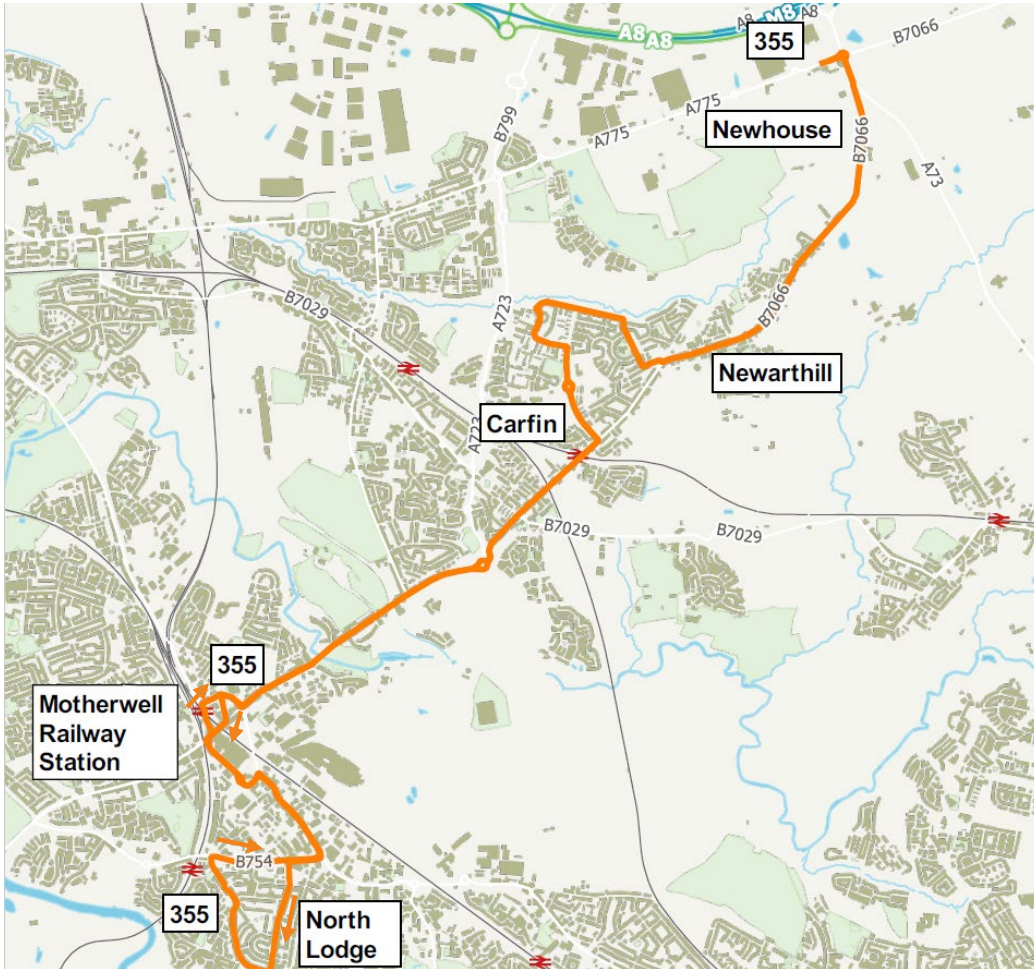

Whilst every effort will be made to adhere to the scheduled times, the Partnership disclaims any liability in respect of loss or inconvenience arising from any failure to operate journeys as published, changes in timings or printing errors.

Bus Timetable
From 17 July 2022

355

**Newhouse
Newarthill
Motherwell
North Lodge**

For more information visit spt.co.uk

Alternatively, for all public transport enquiries, call: