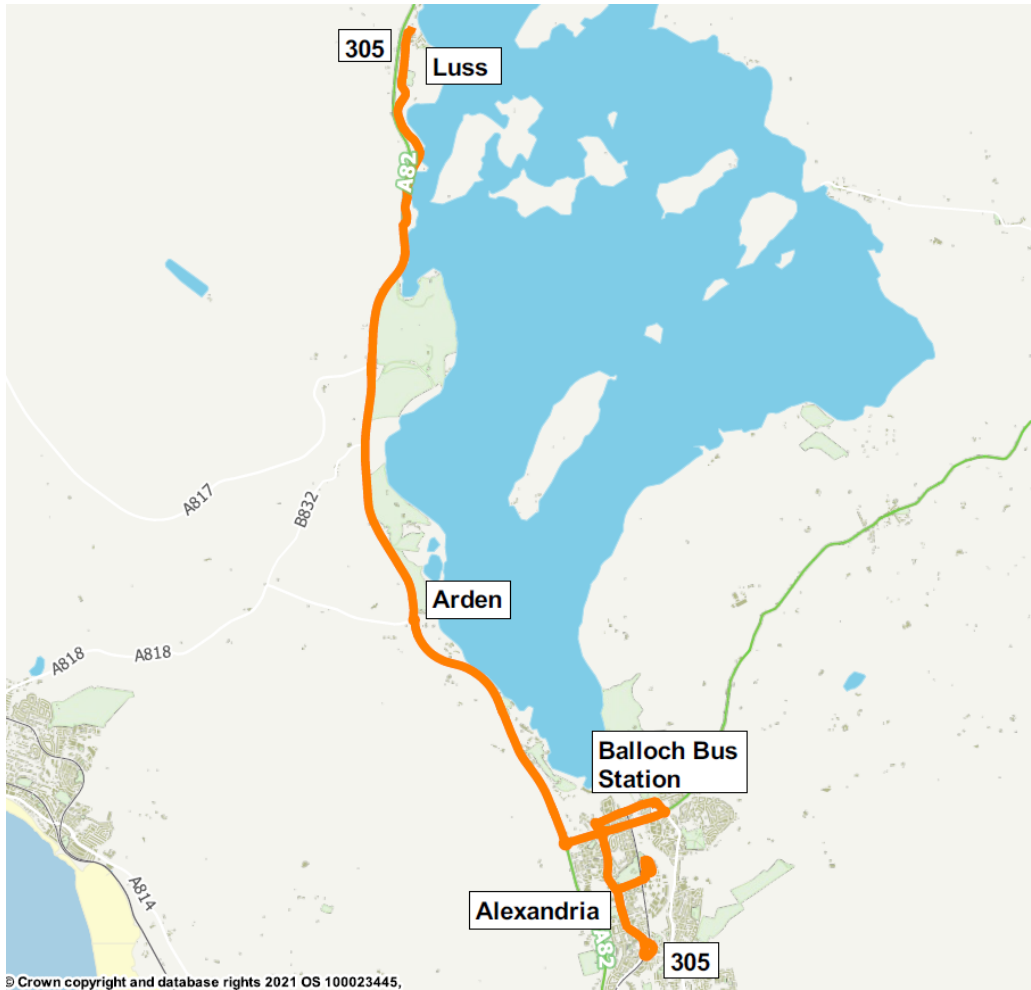

Bus Timetable
From 17 July 2022

305

**Alexandria
Balloch
Luss**

Whilst every effort will be made to adhere to the scheduled times, the Partnership disclaims any liability in respect of loss or inconvenience arising from any failure to operate journeys as published, changes in timings or printing errors.

For more information visit spt.co.uk or alternatively, for all public transport enquiries, call:

© Crown copyright and database rights 2021 OS 100023445,
© Local Government Information House Limited copyright and database rights and contains data created and maintained by Scottish Local Government 2021.

If you have any comments or suggestions about the service(s) provided please contact:

This service is operated by McColl's Travel Ltd on behalf of SPT.

SPT
Bus Operations
131 St. Vincent St
Glasgow
G2 5JF

McColl's Travel Ltd
Vale of Leven Industrial
Estate
Dumbarton
G82 3PD

† 0345 271 2405
0141 333 3690
e bus@spt.co.uk

† 01389 754 321