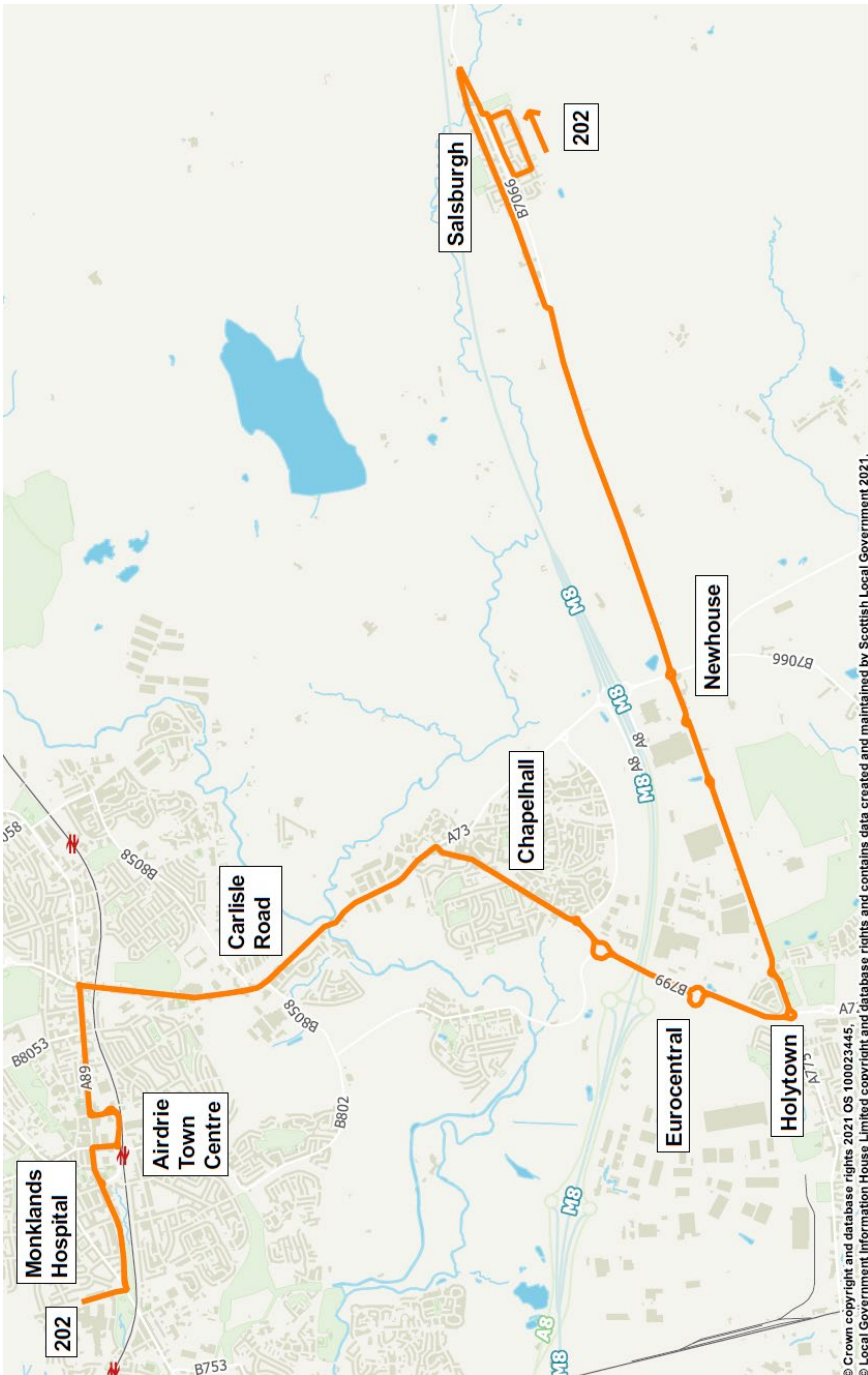

Bus Timetable
From 8 July 2018

202

Salsburgh

Airdrie

Monklands
Hospital

For more information visit spt.co.uk
Alternatively, for all public transport enquiries, call:

If you have any comments or suggestions about the service(s) provided please contact:

t 01555 773 533

Route service 202: From **Salsburgh** via Carvale Avenue, Kirkview Avenue, Blackcroft Terrace, B7066, Main Street (Salsburgh), Springfield Road, B7066 Glasgow and Edinburgh Road, Newhouse Roundabout, Edinburgh Road, Bo'ness Road, Woodhall Street, Lauchope Street, Main Street (Chapelhall), A73 Carlisle Road, Clark Street, Graham Street, A89, bypass road, Broomknoll Street, Stirling Street, Alexander Street to **Monklands Hospital**, Monkscourt Avenue.

Return from Monklands Hospital via Monkscourt Avenue, Alexander Street, Stirling Street, Broomknoll Street, bypass road, A89, Graham Street, Clark Street, Carlisle Road, A73, Main Street (Chapelhall), Lauchope Street, Woodhall Street, Bo'ness Road, Edinburgh Road, Newhouse Roundabout, Glasgow and Edinburgh Road, B7066, Springfield Road, Main Street (Salsburgh), B7066, Blackcroft Terrace, Camdsdale Avenue to **Salsburgh**, Carvale Avenue.