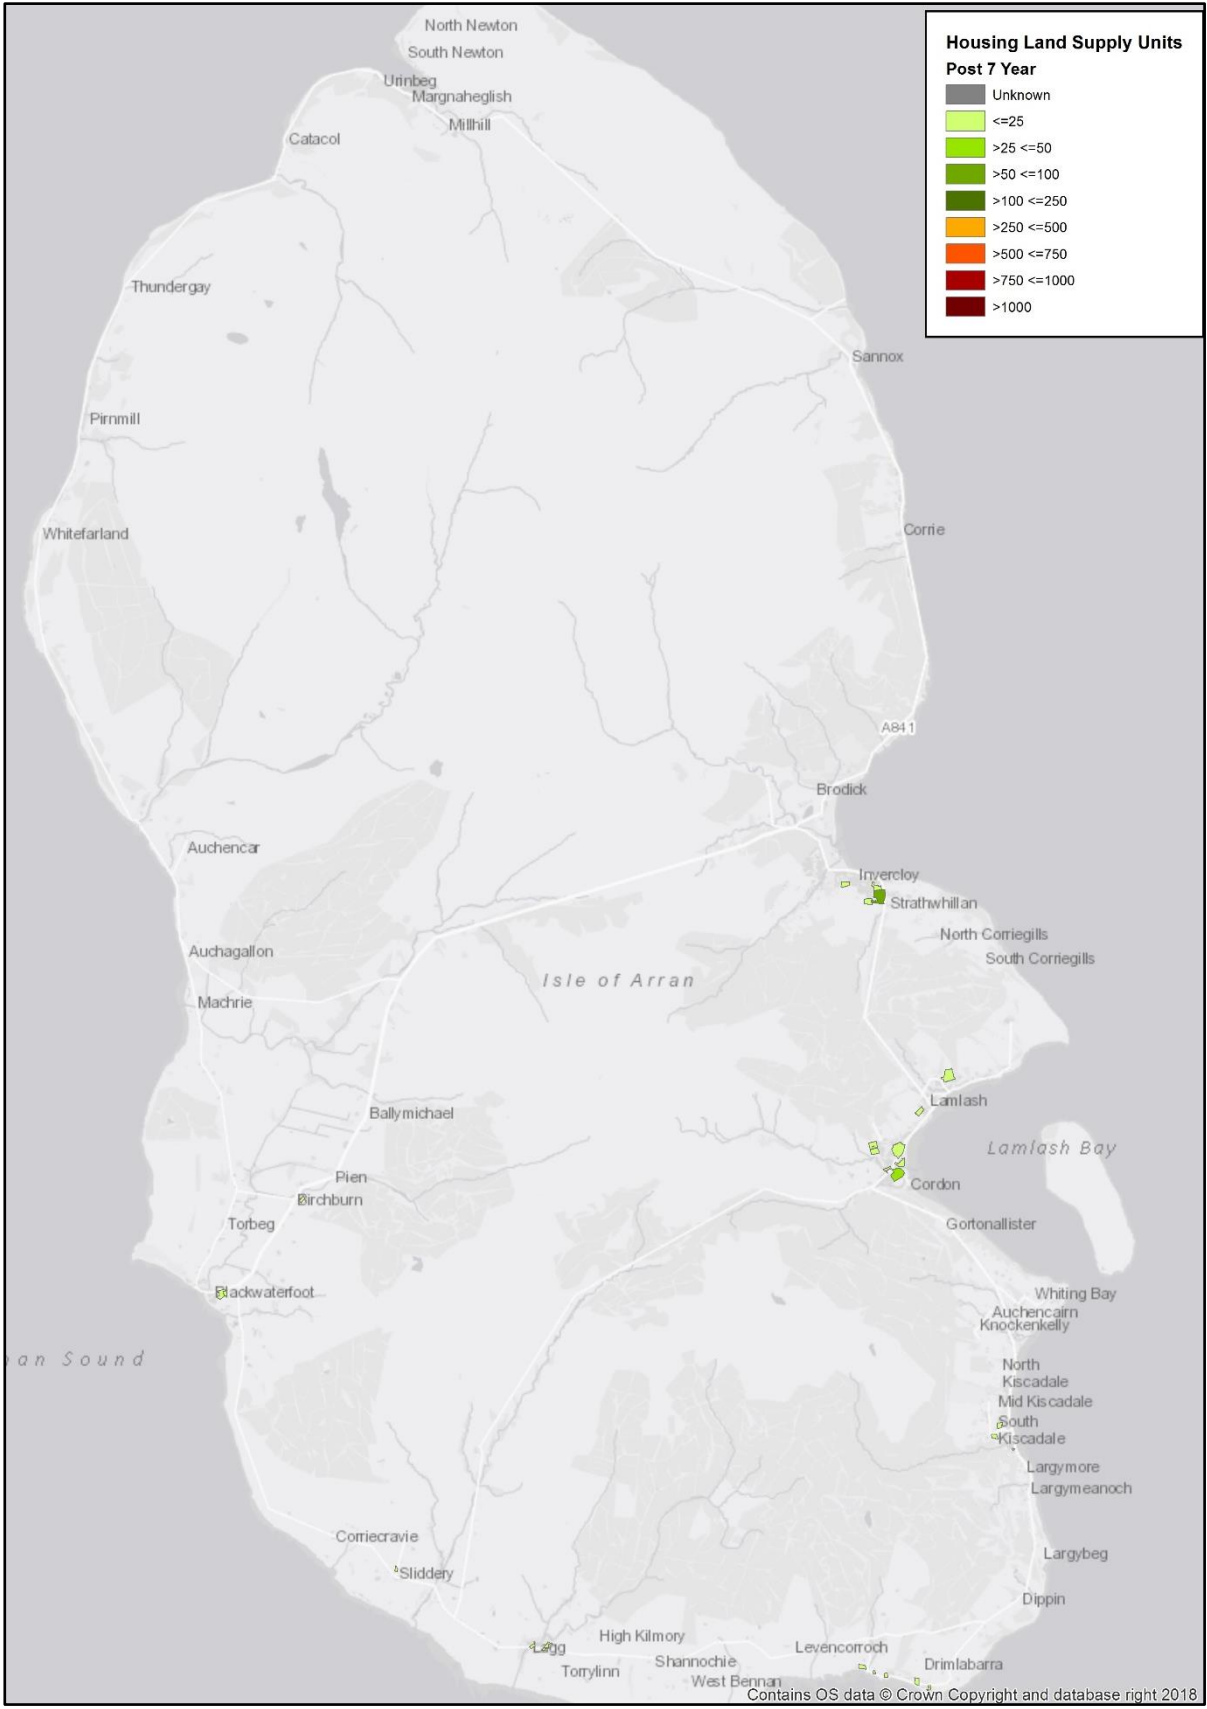

Appendix F Strategic Connectivity Maps

Housing Up to 7 Years

Contains OS data © Crown Copyright and database right 2018

Housing Post 7 Years

Contains OS data © Crown Copyright and database right 2018

Industrial