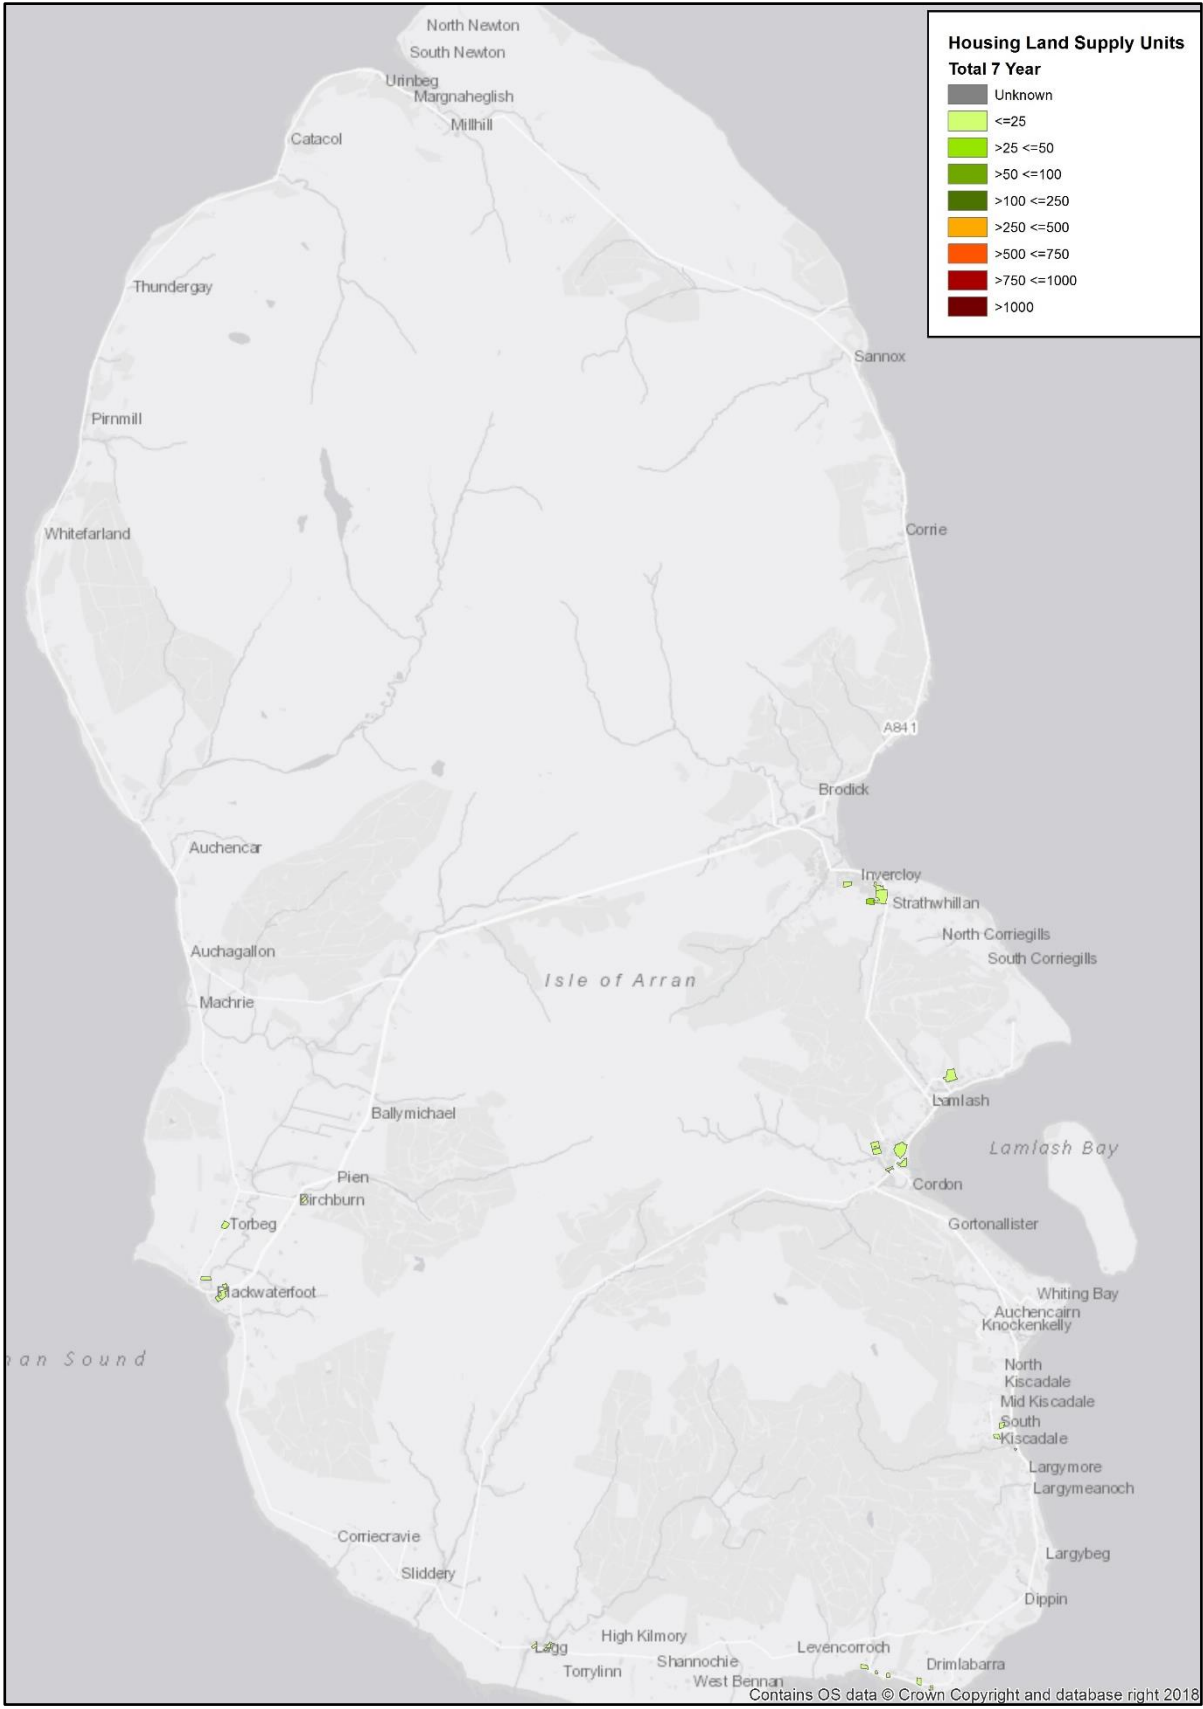

Appendix F Strategic Connectivity Maps

Housing Up to 7 Years

Contains OS data © Crown Copyright and database right 2018

Housing Post 7 Years

Contains OS data © Crown Copyright and database right 2018

Industrial