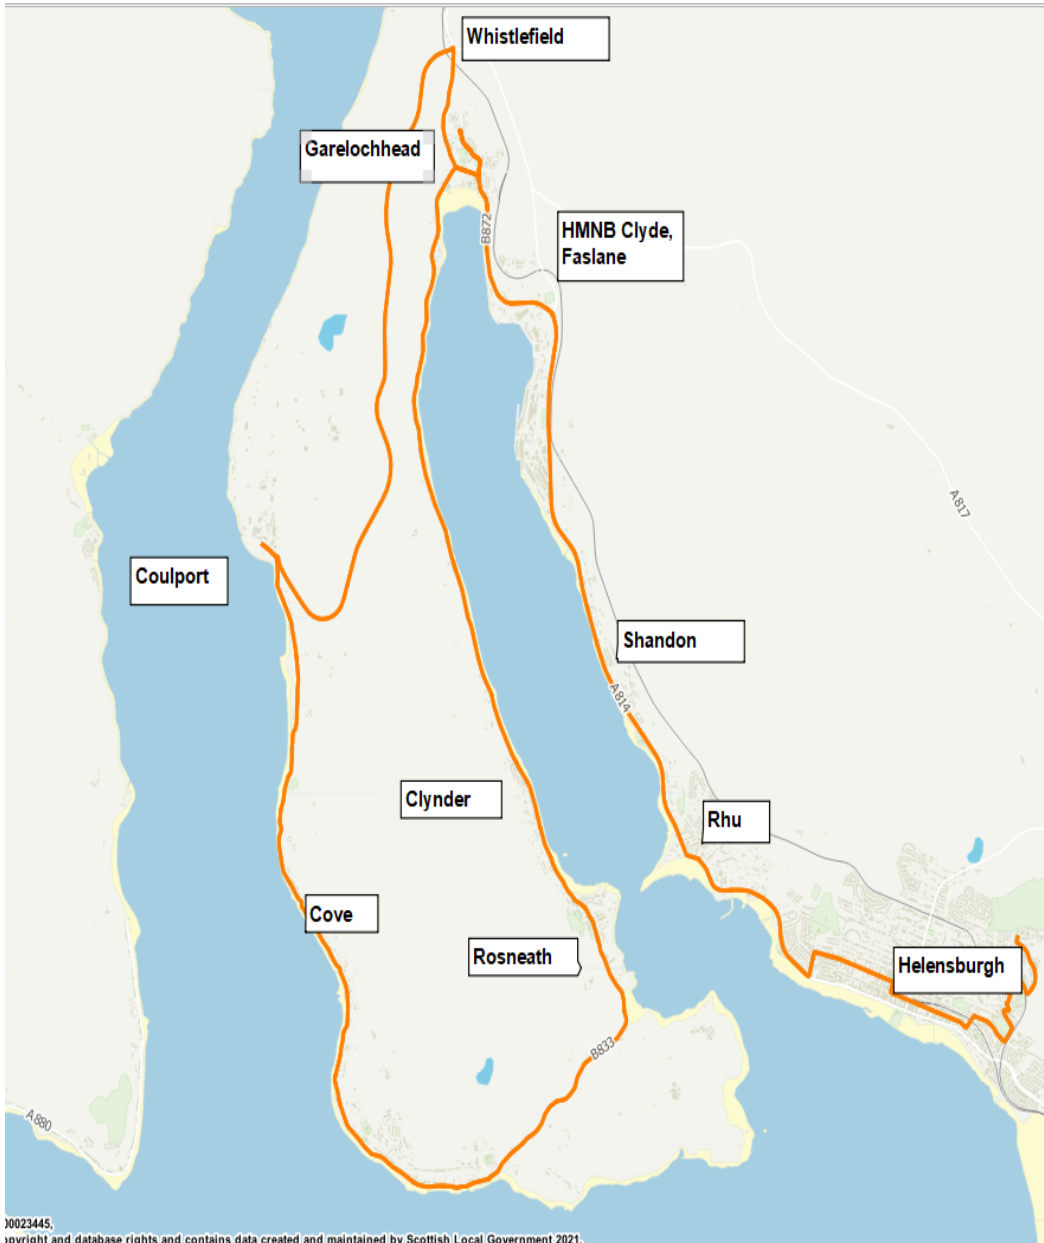

t 01436 810 200

Route Service 316 from Helensburgh Railway Station via Princes Street East, West Princes Street, James Street, West King Street, Cairndhu Avenue, Rhu Road Lower, Gareloch Road, Rhu, A814, Shandon, Faslane, B872, Garelochhead, Feorlin Way, Linn Walk, Smiddy Road, Whistlefield Road, B833, Clynder, Rosneath, Kilcreggan, Cove, Ardpeaton, B833 to **Coulpport**.

Return from Coulpport via B833, Ardpeaton, Cove, Kilcreggan, Rosneath, Clynder, B833, Whistlefield Road, Smiddy Road, Linn Walk, Feorlin Way, B872, Faslane, A814, Shandon, Rhu, Gareloch Road, Rhu Road Lower, Cairndhu Avenue, West King Street, James Street, West Princes Street, Princes Street East to **Helensburgh Railway Station**.