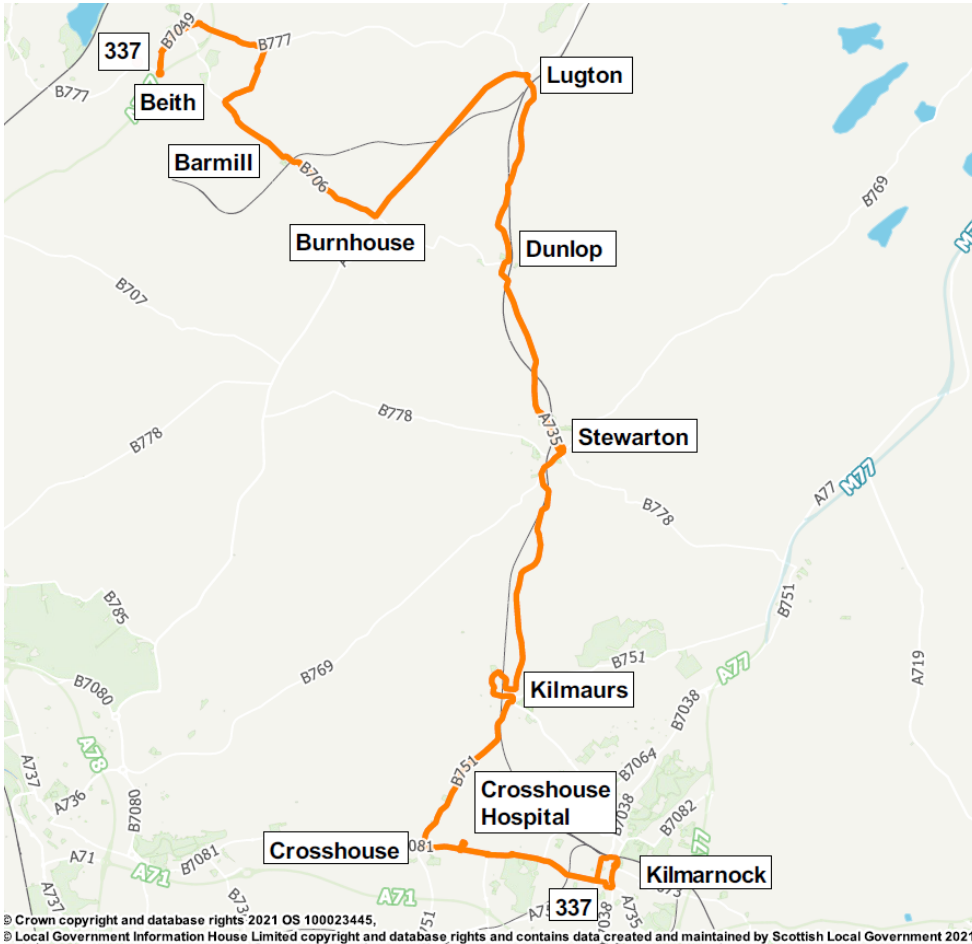

Whilst every effort will be made to adhere to the scheduled times, the Partnership disclaims any liability in respect of loss or inconvenience arising from any failure to operate journeys as published, changes in timings or printing errors.

Bus Timetable
From 10 June 2024

337

Beith
Lugton
Stewarton
Kilmaurs
Kilmarnock

For more information visit spt.co.uk or alternatively, for all public transport enquiries, call:

If you have any comments or suggestions about the service(s) provided please contact:

SPT
Bus Operations
131 St. Vincent St
Glasgow G2 5JF
t 0345 271 2405
0141 333 3690
e bus@spt.co.uk

McGill's Buses
99 Earnhill Road
Larkfield Ind. Est.
Greenock
PA16 0EQ

t 0333 0166 162

This service is operated by McGill's Buses on behalf of SPT.

© Crown copyright and database rights 2021 OS 100023445.
© Local Government Information House Limited copyright and database rights and contains data created and maintained by Scottish Local Government 2021.

Fare table service 337	
Adult single fares £	
Beith Mantrahead	2.00
0.90 Beith All Points	2.15
1.35 1.10 Gateside	2.50
1.95 1.95 1.70 Barrmill	3.10
2.00 2.00 1.95 1.10 Greenhills	3.15
2.15 2.15 2.00 1.10 Burnhouse	3.30
2.50 2.50 2.15 2.00 2.00 1.95 Lugton	3.30
3.10 3.10 2.95 2.50 2.20 2.20 1.95 Dunlop	3.30
3.15 3.15 3.15 2.95 2.95 2.85 2.15 1.95 Stewarton	3.30
3.30 3.30 3.15 3.10 3.10 2.95 2.20 2.00 1.35 Wardhead	3.55
3.55 3.55 3.30 3.15 3.15 2.95 2.20 2.00 1.95 Kilmaurs Local	3.55
3.55 3.55 3.30 3.30 3.15 2.95 2.50 2.15 2.00 1.10 Kilmaurs Cross	4.00
4.00 4.00 4.00 3.55 3.30 3.30 3.15 2.85 2.20 2.15 1.95 1.35 Knockintiber	4.00
4.00 4.00 3.55 3.30 3.15 2.95 2.50 2.20 1.95 1.95 1.10 Crosshouse Village	4.25
4.25 4.25 4.00 3.55 3.30 3.15 3.10 2.50 2.20 2.00 1.95 1.10 Crosshouse Hospital	4.25
4.25 4.25 4.25 4.00 3.55 3.30 3.10 2.85 2.50 2.00 1.70 1.35 1.10 Annanhill	4.25
4.25 4.25 4.25 4.00 3.55 3.30 3.15 2.85 2.50 2.15 2.00 1.95 1.35 1.10 Irvine Road Stevn St	4.60
4.60 4.60 4.25 4.00 3.55 3.55 3.15 3.10 2.95 2.20 2.00 1.95 1.70 1.35 Kilmarnock Bus Stn	

Child Single Fares
(from 5th to 16th birthday)
Children under school age travel free
Childs single fares at half the adult fare rounded up to the next 5 pence

FARES ARE CORRECT AT TIME OF PRINTING - MAY BE SUBJECT TO CHANGE