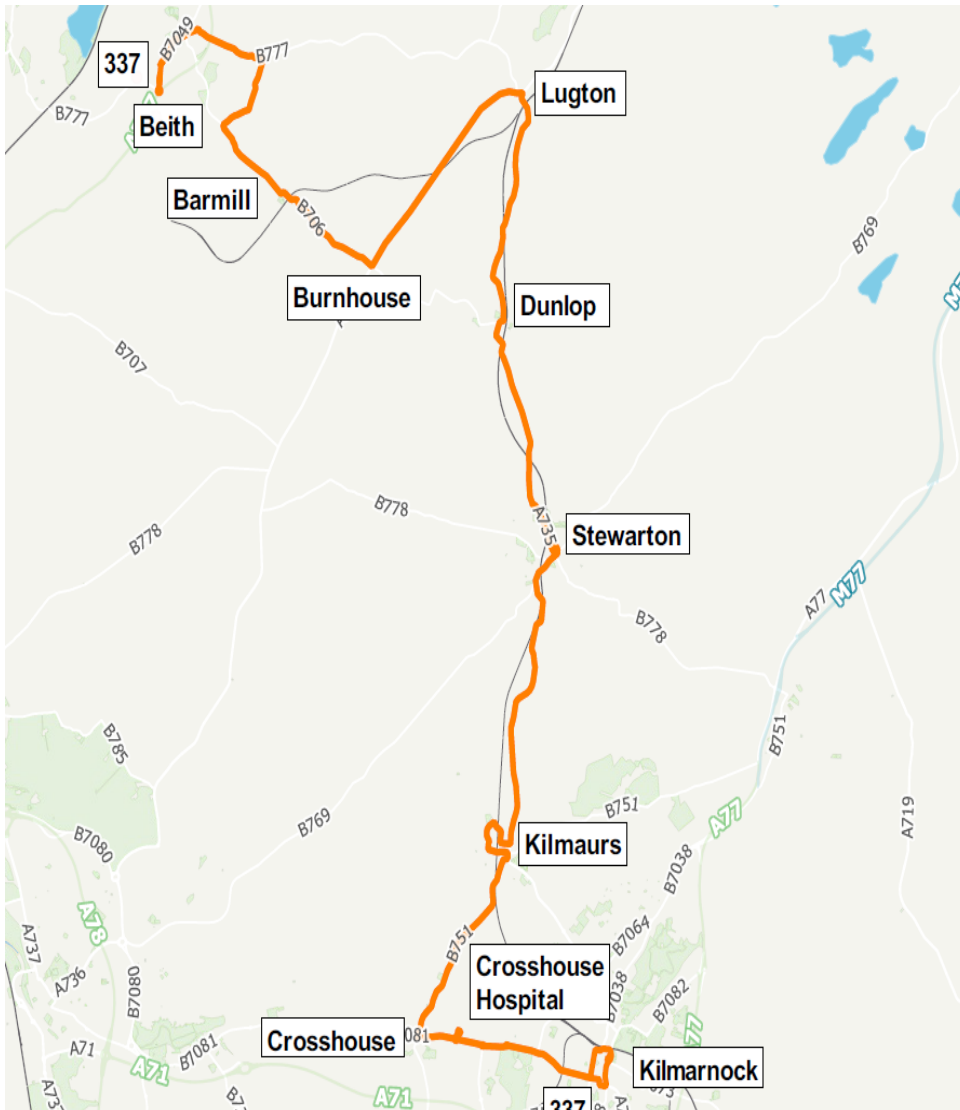

SPT
Bus Operations
131 St. Vincent St
Glasgow G2 5JF
t 0345 271 2405
0141 333 3690
e bus@spt.co.uk

McGill's Buses
99 Earnhill Road
Larkfield Ind. Est.
Greenock
PA16 0EQ
t 0333 0166 162

Fare table service 337																	
Adult single fares £																	
Beith Manrahead																	
0.90	Beith All Points																
1.35	1.10	Gateside															
1.95	1.95	1.70	Barrmill														
2.00	2.00	1.95	1.10	Greenhills													
2.15	2.15	2.00	1.10	1.10	Burnhouse												
2.50	2.50	2.15	2.00	2.00	1.95	Lugton											
3.10	3.10	2.95	2.50	2.20	2.20	1.95	Dunlop										
3.15	3.15	3.15	2.95	2.95	2.85	2.15	1.95	Stewarton									
3.30	3.30	3.15	3.10	3.10	2.95	2.20	2.00	1.35	Wardhead								
3.55	3.55	3.30	3.15	3.15	3.15	2.95	2.20	2.00	1.95	Kilmaurs Local							
3.55	3.55	3.55	3.30	3.30	3.15	2.95	2.50	2.15	2.00	1.10	Kilmaurs Cross						
4.00	4.00	4.00	3.55	3.30	3.30	3.15	2.85	2.20	2.15	1.95	1.35	Knockintiber					
4.00	4.00	4.00	3.55	3.55	3.30	3.15	2.95	2.50	2.20	1.95	1.95	1.10	Crosshouse Village				
4.25	4.25	4.00	3.55	3.55	3.30	3.15	3.10	2.50	2.20	2.00	1.95	1.35	1.10	Crosshouse Hospital			
4.25	4.25	4.25	4.00	3.55	3.55	3.30	3.10	2.85	2.50	2.15	2.00	1.70	1.35	1.10	Annanhill		
4.25	4.25	4.25	4.00	3.55	3.55	3.30	3.15	2.85	2.50	2.15	2.00	1.95	1.35	1.10	0.90	Irvine Road Stevn St	
4.60	4.60	4.25	4.00	3.55	3.55	3.55	3.15	3.10	2.95	2.20	2.20	2.00	1.95	1.95	1.70	1.35	Kilmarnock Bus Stn
FARES ARE CORRECT AT TIME OF PRINTING - MAY BE SUBJECT TO CHANGE																	

Child Single Fares (from 5th to 16th birthday)
Children under school age travel free
Childs single fares at half the adult fare rounded up to the next 5 pence

© Crown copyright and database rights 2021 OS 100023445,
© Local Government Information House Limited copyright and database rights and contains data created and maintained by Scottish Local Government 2021.