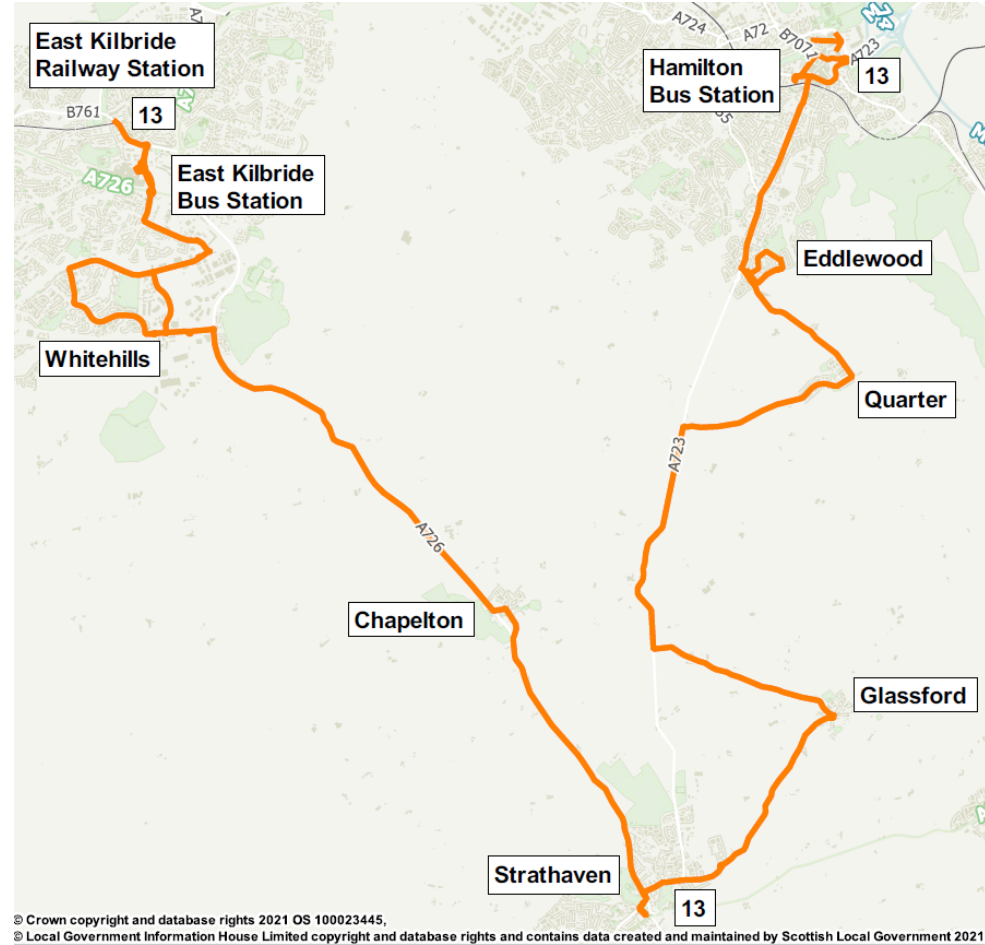

Some Intermediate points are not shown

Child Single Fares (from 5th to 16th birthday)
Children under school age travel free
Childs single fares at half the adult single fare rounded up to the next 5 pence

FARES ARE CORRECT AT JULY 2017 - MAY BE SUBJECT TO CHANGE

© Crown copyright and database rights 2021 OS 100023445,
© Local Government Information House Limited copyright and database rights and contains data created and maintained by Scottish Local Government 2021.