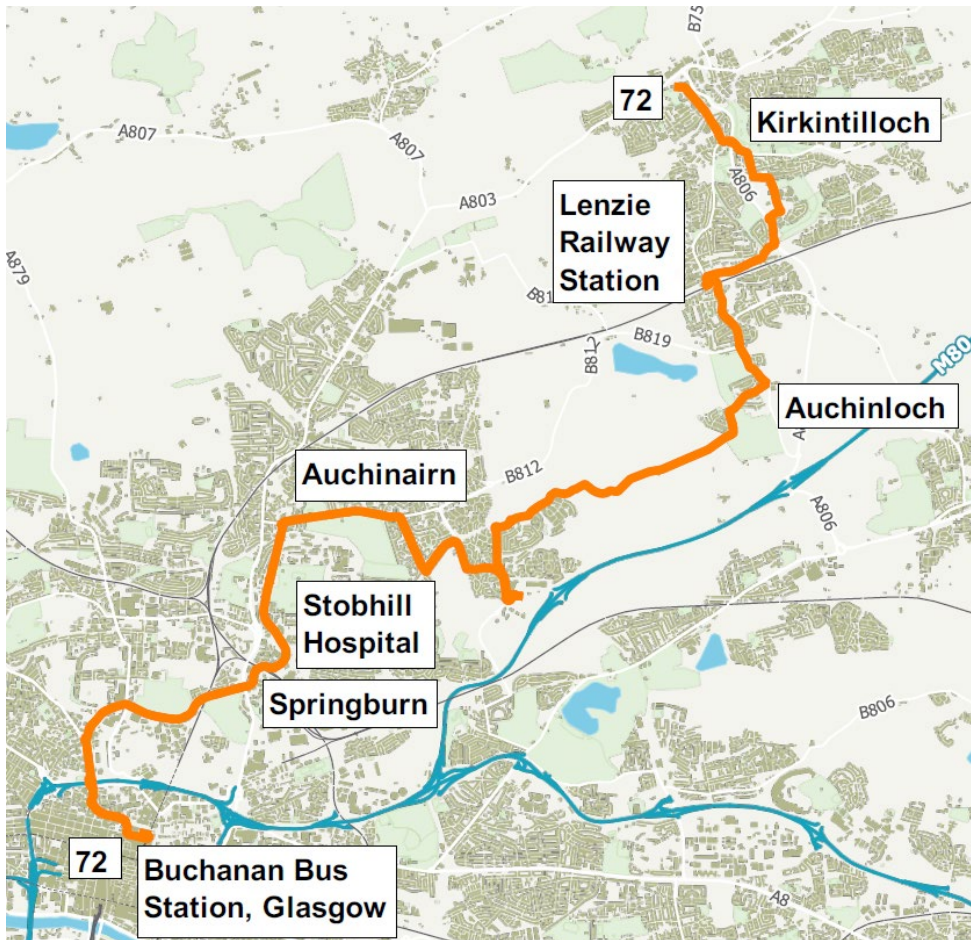

Bus Timetable
From 17 July 2022

72

Kirkintilloch
Lenzie
Auchinloch
Robroyston
Springburn
Glasgow

For more information visit spt.co.uk or alternatively, for all public transport enquiries, call:

If you have any comments or suggestions about the service(s) provided please contact:

t 01236 732 152

Route Service 72: From **Kirkintilloch** via West High Street, Cowgate, Townhead, Waterside Road, Loch Road, Woodilee Road, Kirkintilloch Road, A806, Garngaber Avenue, Kirkintilloch Road, Lenzie Station Turning Circle, Kirkintilloch Road, Auchinloch Road, Langmuirhead Road, Robroyston Road, Monument Drive, Circle Roundabout, Monument Drive, Robroyston Road, Standburn Road, Hillhead Road, Wallacewell Road, Northgate Road, Auchinairn Road, Balgrayhill Road, Atlas Road, Keppochhill Road, Possil Road, Garscube Road, Cowcaddens Road, West Nile Street, Killermont Street to **Buchanan Bus Station**.

Return from Buchanan Bus Station via Killermont Street, West Nile Street, Cowcaddens Road, Garscube Road, Possil Road, Keppochhill Road, Atlas Road, Balgrayhill Road, Auchinairn Road, Northgate Road, Wallacewell Road, Hillhead Road, Standburn Road, Robroyston Road, Monument Drive, Circle Roundabout, Monument Drive, Robroyston Road, Langmuirhead Road, Auchinloch Road, Kirkintilloch Road, Lenzie Station Turning Circle, Kirkintilloch Road, Garngaber Avenue, A806, Kirkintilloch Road, Woodilee Road, Loch Road, Waterside Road, Townhead, Cowgate, West High Street, turn at roundabout to **Kirkintilloch**, West High Street.