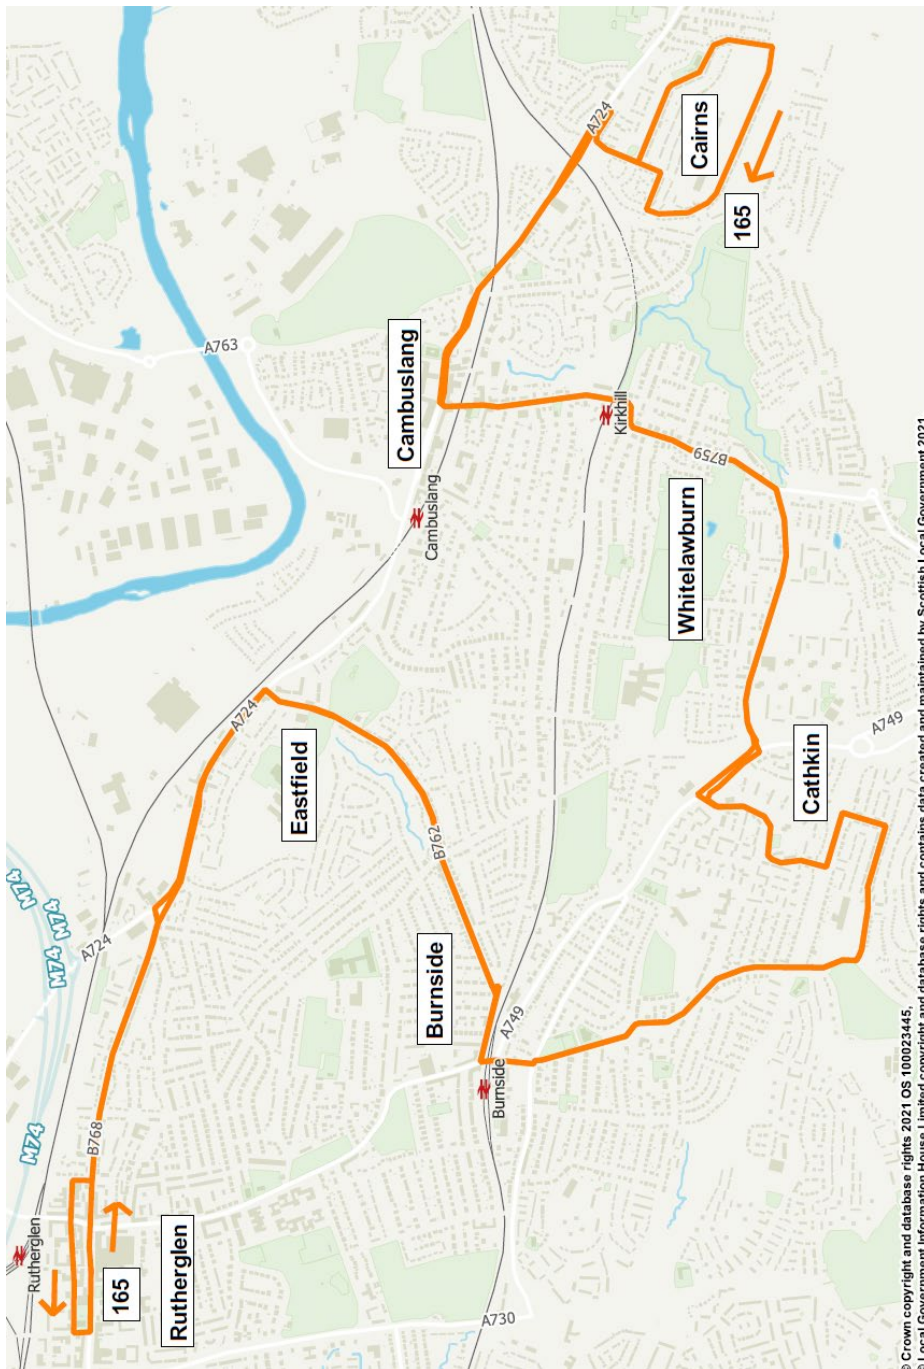

Bus Timetable
From 15 July 2018

165

Rutherglen Cambuslang Cairns

For more information visit spt.co.uk

Alternatively, for all public transport enquiries, call:

If you have any comments or suggestions about the service(s) provided please contact:

Service 165: From **Rutherglen Main Street** via Cambuslang Road, Dukes Road, Stonelaw Road, Burnside Road, Skye Road, Cuillins Road, Cathkin By Pass, Cruachan Road, East Kilbride Road, Western Road, Greenlees Road, Main Street Cambuslang, Hamilton Road, Hamilton Crescent, Rosebank Drive, Woodland Crescent, to **Cambuslang, Cairns**.

Return from Cambuslang Cairns via Woodland Crescent, Cairnswell Avenue, Hamilton Crescent, Hamilton Road, Main Street Cambuslang, Greenlees Road, Western Road, East Kilbride Road, Cruachan Road, Cathkin By Pass, Cuillins Road, Skye Road, Burnside Road, Stonelaw Road, Dukes Road, Cambuslang Road, Main Street Rutherglen, Caledonia Avenue, King Street, Queen Street to **Rutherglen Main Street**.