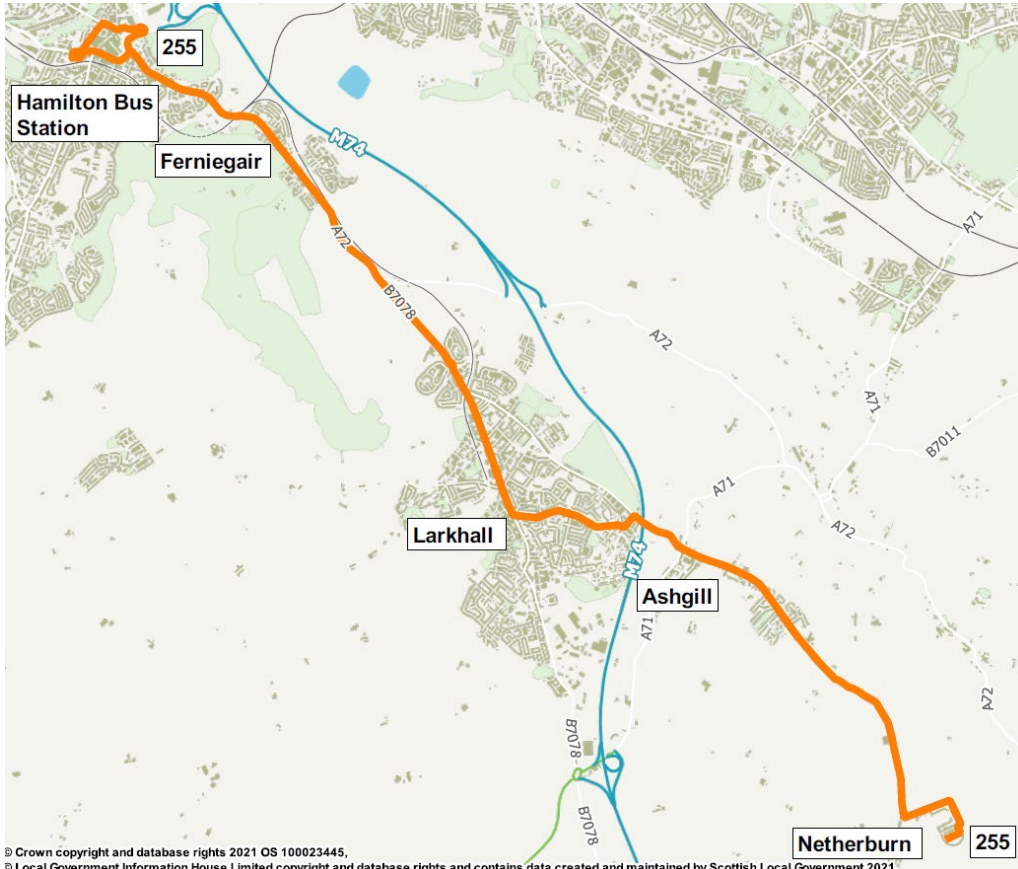

Whilst every effort will be made to adhere to the scheduled times, the Partnership disclaims any liability in respect of loss or inconvenience arising from any failure to operate journeys as published, changes in timings or printing errors.

Bus Timetable
From 16 July 2023

255

Netherburn Larkhall Hamilton

For more information visit spt.co.uk or alternatively, for all public transport enquiries, call:

© Crown copyright and database rights 2021 OS 100023445,
© Local Government Information House Limited copyright and database rights and contains data created and maintained by Scottish Local Government 2021.

If you have any comments or suggestions about the service(s) provided please contact:

This service is operated by Whitelaws Coaches on behalf of SPT

SPT
Bus Operations
131 St. Vincent St
Glasgow
G2 5JF

Whitelaws Coaches Ltd
Lochpark Industrial
Estate
Stonehouse
ML9 3LS

t 0345 271 2405
0141 333 3690
e bus@spt.co.uk

t 01698 792800