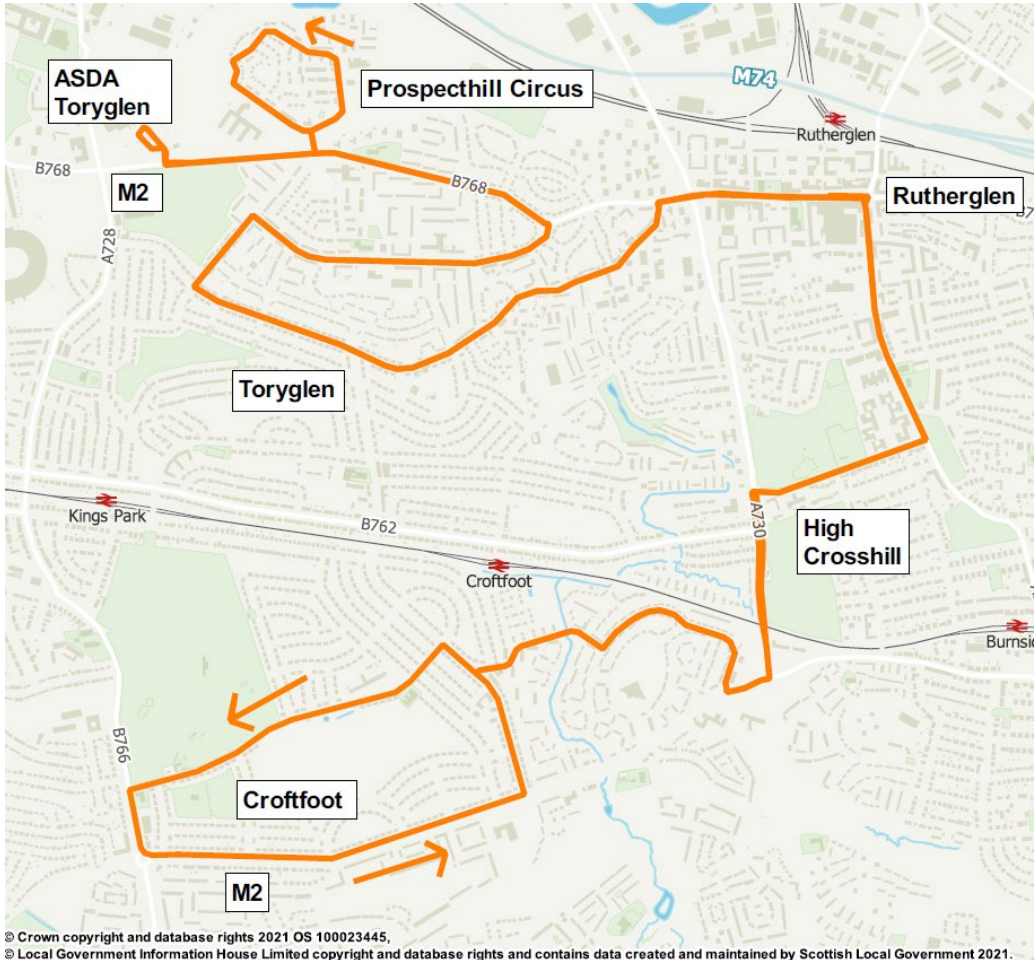

Bus Timetable
From 14 July 2024

M2

Toryglen Rutherglen Croftfoot

For more information visit spt.co.uk or alternatively, for all public transport enquiries, call:

If you have any comments or suggestions about the service(s) provided please contact:

t 01236 420818

Route Service M2: From **ASDA Car Park, Toryglen** via Prospecthill Road, Prospecthill Circus, Prospecthill Road, Westmuir Place, Newfield Place, Ardnahoe Avenue, Kerrycroy Avenue, Curtis Avenue, Cathcart Road, Burnhill Street, Main St Rutherglen, Stonelaw Road, Rodger Drive, Mill Street, Fernhill Road, Croftfoot Road, Carrick Road, Kirkconnel Drive, Lugar Place, Castlemilk Road, Croftpark Avenue, Carmunnock Road, Croftfoot Road, Castlemilk Road, Lugar Place, Kirkconnel Drive, Carrick Road, Croftfoot Road, Fernhill Road Mill Street, Rodger Drive, Stonelaw Road, Main Street Rutherglen, Burnhill Street, Cathcart Road, Curtis Avenue, Kerrycroy Avenue, Ardnahoe Avenue, Newfield Place, Westmuir Place, Prospecthill Road, Prospecthill Circus, Prospecthill Road, to **ASDA Car Park, Toryglen**.

No Sunday Service

Codes

M-F Operates Monday to Friday only

Please note that Hail and Ride is in operation along Croftpark Avenue for service M2.

Fare table service M2	
Adult single fares £	Child Single Fares (from 5th to 16th birthday)
Toryglen Asda	Children under school age travel free
1.10 Prospecthill Circus	Childs single fares at half the adult single fare rounded up to the next 5 pence
2.00 1.40 Kerrycroy Avenue	
2.00 2.00 1.40 Rutherglen Town Hall	
2.20 2.00 2.00 1.40 Rutherglen Cemetery	
2.20 2.20 2.00 1.70 1.10 Spittal, Lugar Place	
2.50 2.20 2.00 2.00 1.40 0.90 Croftpark Avenue	
2.50 2.50 2.20 2.00 2.00 1.40 1.10 Croftfoot Road	
FARES CORRECT AT TIME OF PRODUCTION - MAY BE SUBJECT TO CHANGE	