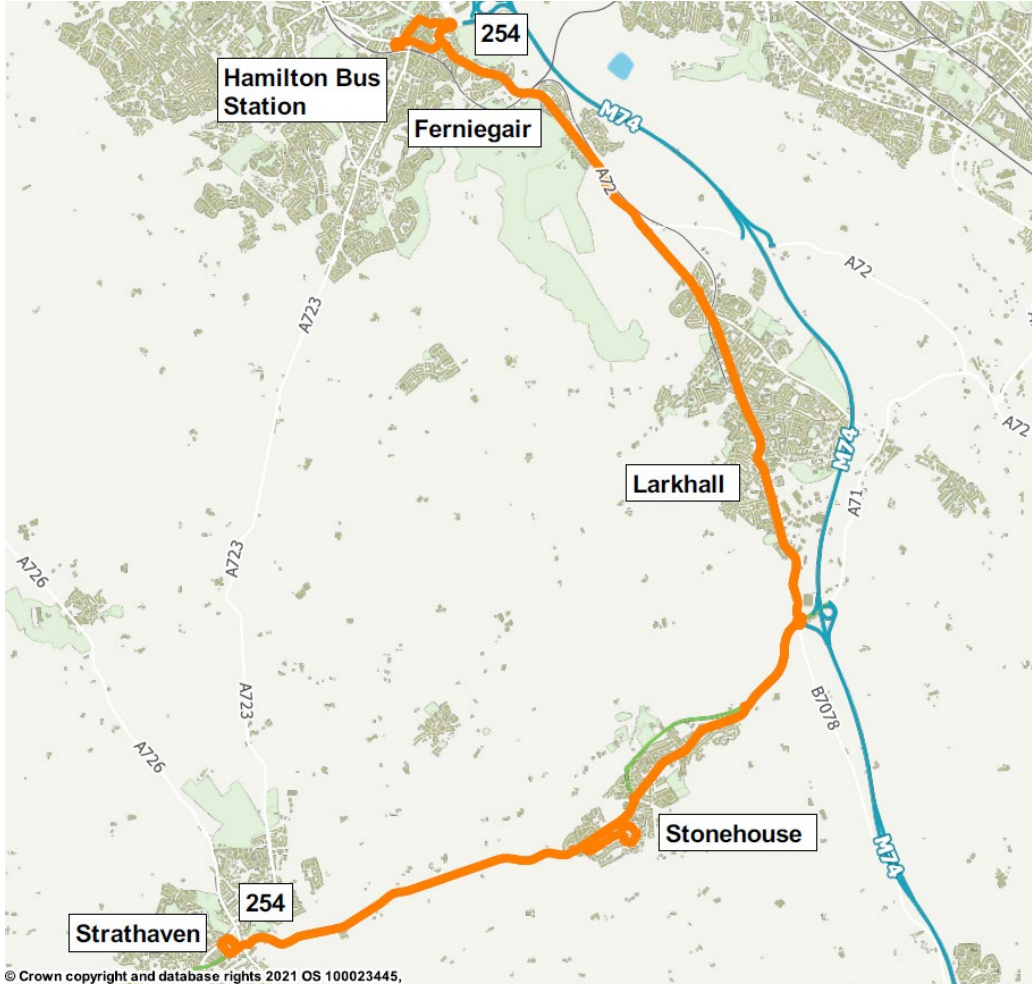

Route service 254: From **Strathaven** via Common Green, Townhead Street, Thomson Street, Kirk Street, Stonehouse Road, A71, Strathaven Road, Townhead Street, King Street, New Street, Lockhart Street, A71, Canderside Toll, Carlisle Road, Machan Road, Church Street, Union Street, London Street, Hamilton Road, Carlisle Road, A72, Carlisle Road, Townhead Street, Low Patrick Street, Duke Street, Brandon Street to **Hamilton Bus Station**.

Return from Hamilton Bus Station via Brandon Street, Leechlee Road, Cadzow Street, Keith Street, Blackswell Lane, Townhead Street, Carlisle Road, A72, Carlisle Road, Hamilton Road, Glenview, London Street, Union Street, Church Street, Machan Road, Carlisle Road, Canderside Toll, A71, Lockhart Street, New Street, King Street, Townhead Street, Strathaven Road, A71, Stonehouse Road, Kirk Street, Thomson Street, Townhead Street, to **Strathaven**, Common Green.

Sunday

Hamilton Bus Station	1927	2056	2215
Larkhall, Union St	1938	2107	2226
Stonehouse Cross	1949	2118	2237
Stonehouse, Udston Mill Road	1107	1222	1337	1452	1607	1722	1837	1952	2121	2240
Strathaven, Common Green	1114	1229	1344	1459	1614	1729	1844	1959	2128	2247