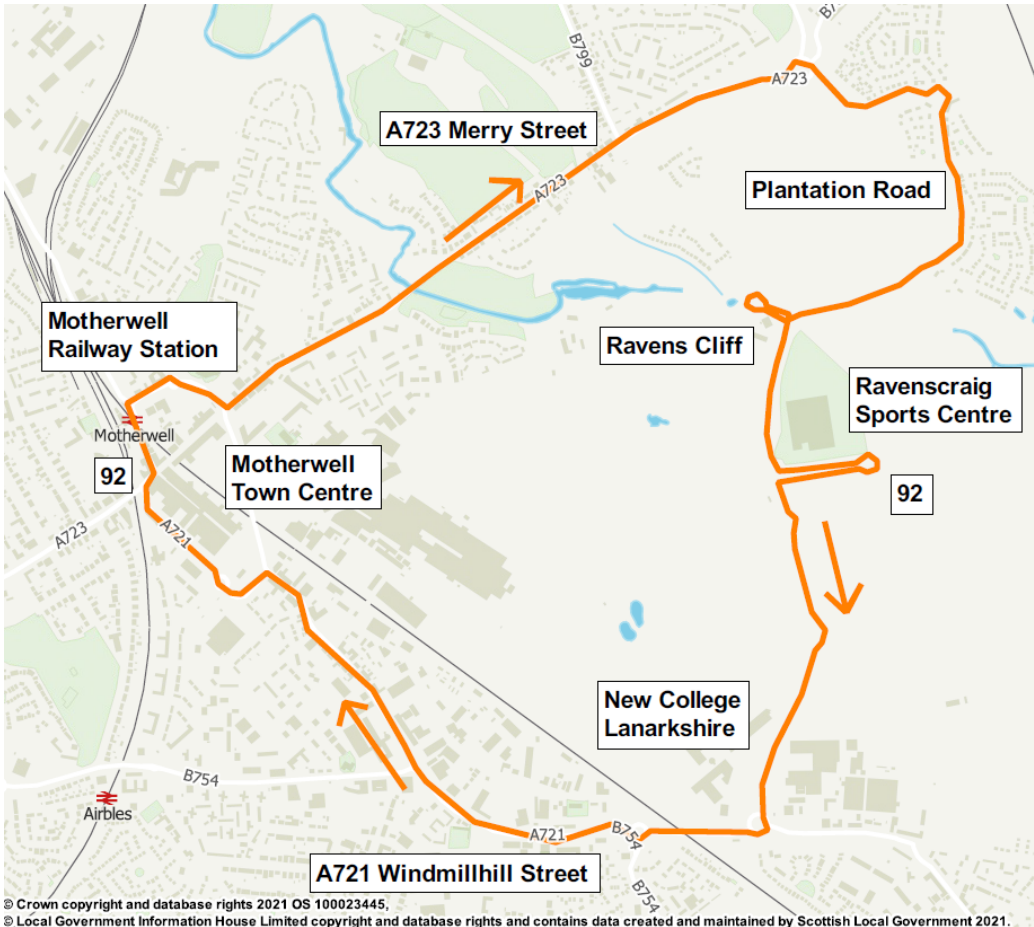

92

Motherwell Train Station Ravenscraig

Please note, service 92 is wholly funded by North Lanarkshire Council.

For more information please visit spt.co.uk. or alternatively, for all public transport enquiries, call:

ARG Travel
Unit 4D, Hagmill Road
Coatbridge
ML5 4TD
t 01236 420818

Route Service 92: From **Ravenscraig Regional Sports Facility**, O'Donnell Way via circle roundabout continue O'Donnel Way, Robberhall Road, A721 Craigneuk St, Windmillhill St, Brandon Street, A721, West Hamilton St, Hamilton Road, Muir Street, **Motherwell Railway Station**, A721 Hope Street, Menteith Road, A723 Merry St, Ravenscraig Spine Rd, Plantation Road, Ravenscraig Spine Road, Prospect Hill Road, circle roundabout continue Prospect Hill Road, New Craig Road to **Ravenscraig Regional Sports Facility**, O'Donnell Way.