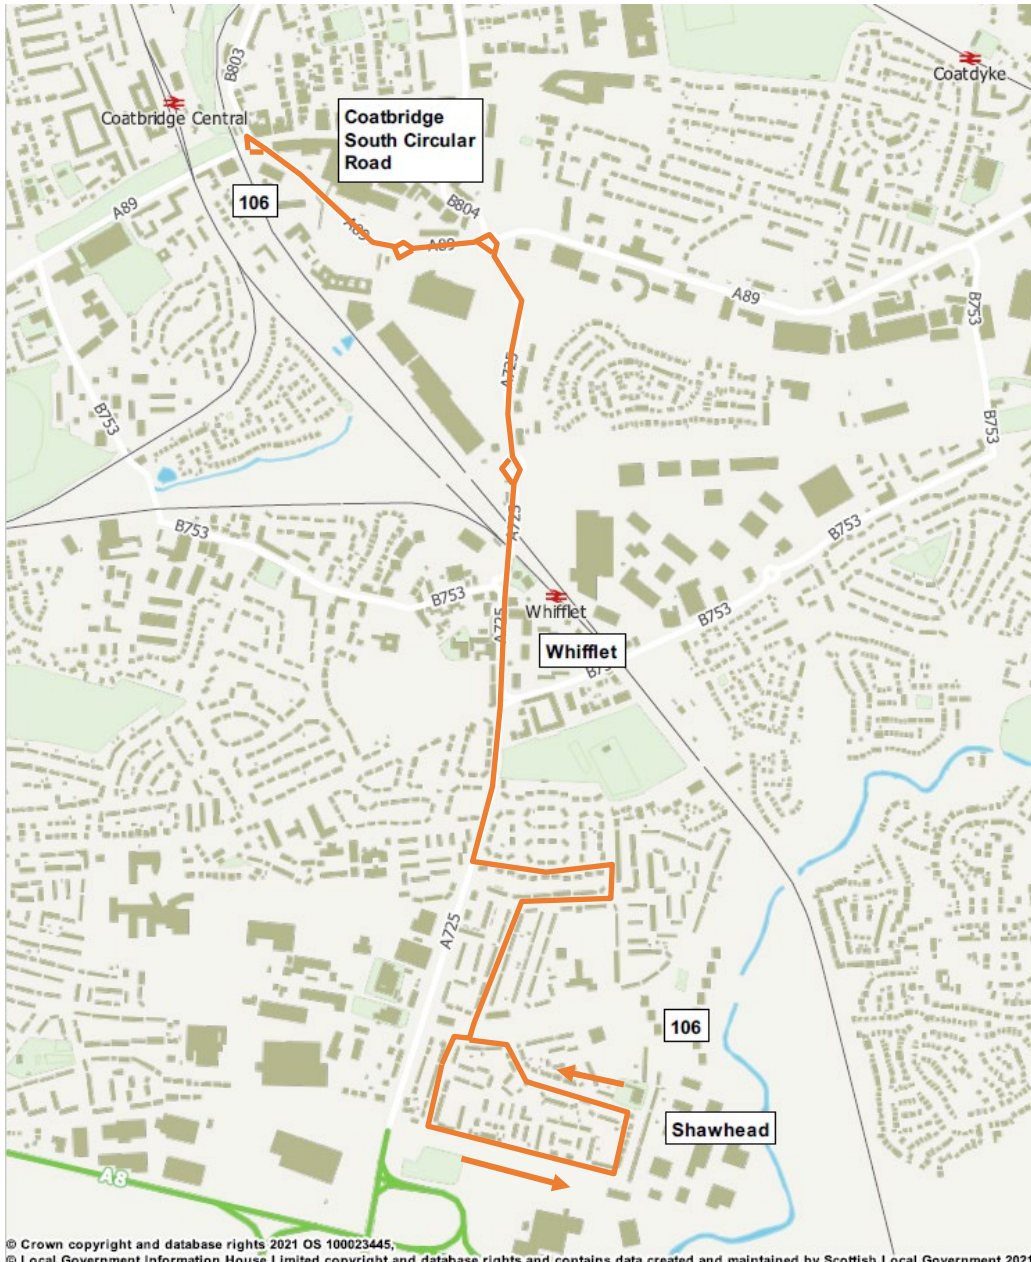

Bus Timetable
From 14 July 2024

106

Coatbridge Shawhead

For more information visit spt.co.uk

Alternatively, for all public transport enquiries, call:

If you have any comments or suggestions about the service(s) provided please contact:

Service 106: From **Coatbridge via South Circular Road**, Coatbank Street, Whifflet Street, Rosehall Avenue, Howes Street, Burleigh Street, Blackness Street, Neidpath Avenue, Tweed Street to **Dunottar Avenue, Shawhead**.

Return from **Shawhead via Dunottar Avenue**, Hermitage Crescent, Neidpath Avenue, Blackness Street, Burleigh Street, Howes Street, Rosehall Avenue, Whifflet Street, Coatbank Street to **South Circular Road, Coatbridge**.

Coatbridge, South Circular Rd	1501	1531	1601	1631
Whifflet, Whifflet St	1506	1536	1606	1636
Shawhead, Dunottar Ave	1513	1543	1613	1643

No Sunday Service

The 24 hour clock is used throughout this guide to avoid confusion between am and pm times.