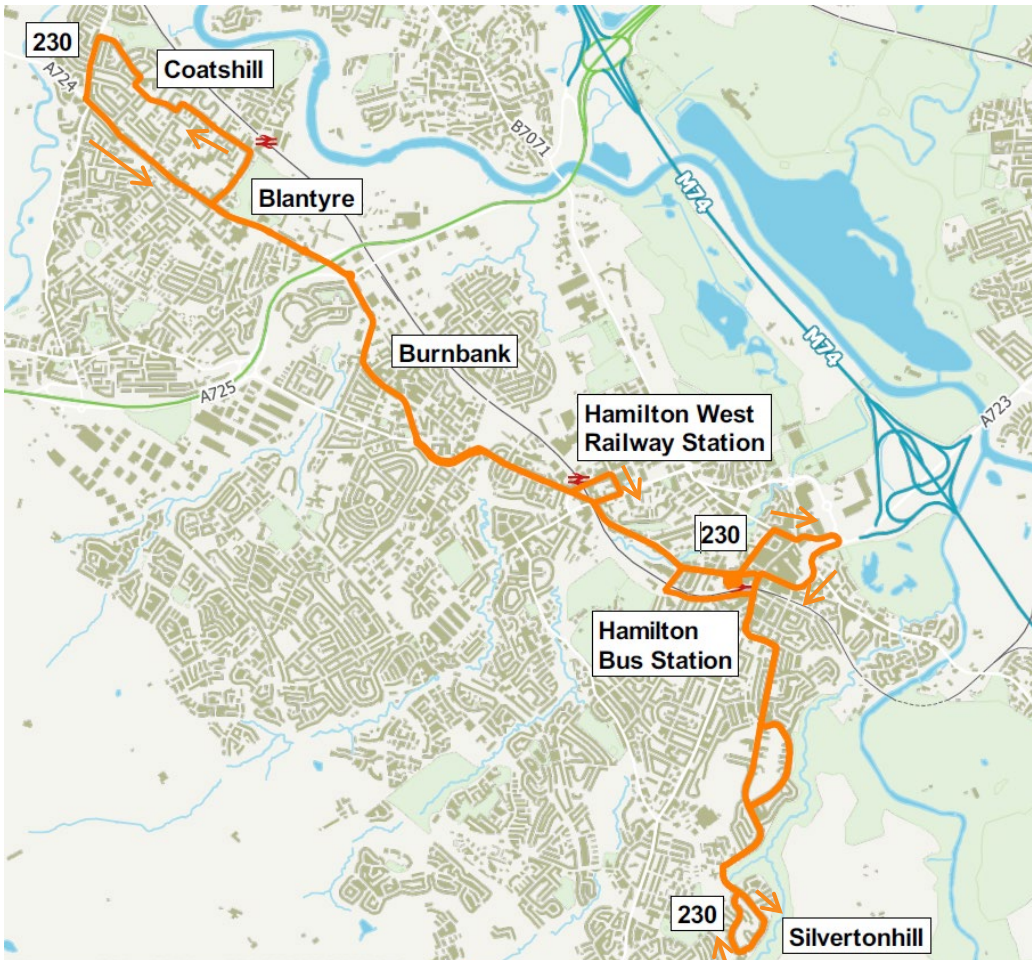

Whilst every effort will be made to adhere to the scheduled times, the Partnership disclaims any liability in respect of loss or inconvenience arising from any failure to operate journeys as published, changes in timings or printing errors.

Bus Timetable
From 14 July 2024

230

Silvertonhill Hamilton Coatshill

For more information visit spt.co.uk or alternatively, for all public transport enquiries, call:

© Crown copyright and database rights 2021 OS 100023445,
© Local Government Information House Limited copyright and database rights and contains data created and maintained by Scottish Local Government 2021.

If you have any comments or suggestions about the service(s) provided please contact:

This service is operated by JMB Travel Ltd and Stuarts Coaches on behalf of SPT

SPT
Bus Operations
131 St. Vincent St
Glasgow G2 5JF

JMB Travel Limited
101 Main Street
Newmains
Wishaw
ML2 9BG

Stuarts Coaches Ltd
Castlehill Garage
Airdrie Road
Carluke
ML8 5EP

t 0345 271 2405
0141 333 3690
e bus@spt.co.uk

t 01698 386030

t 01555 773 533